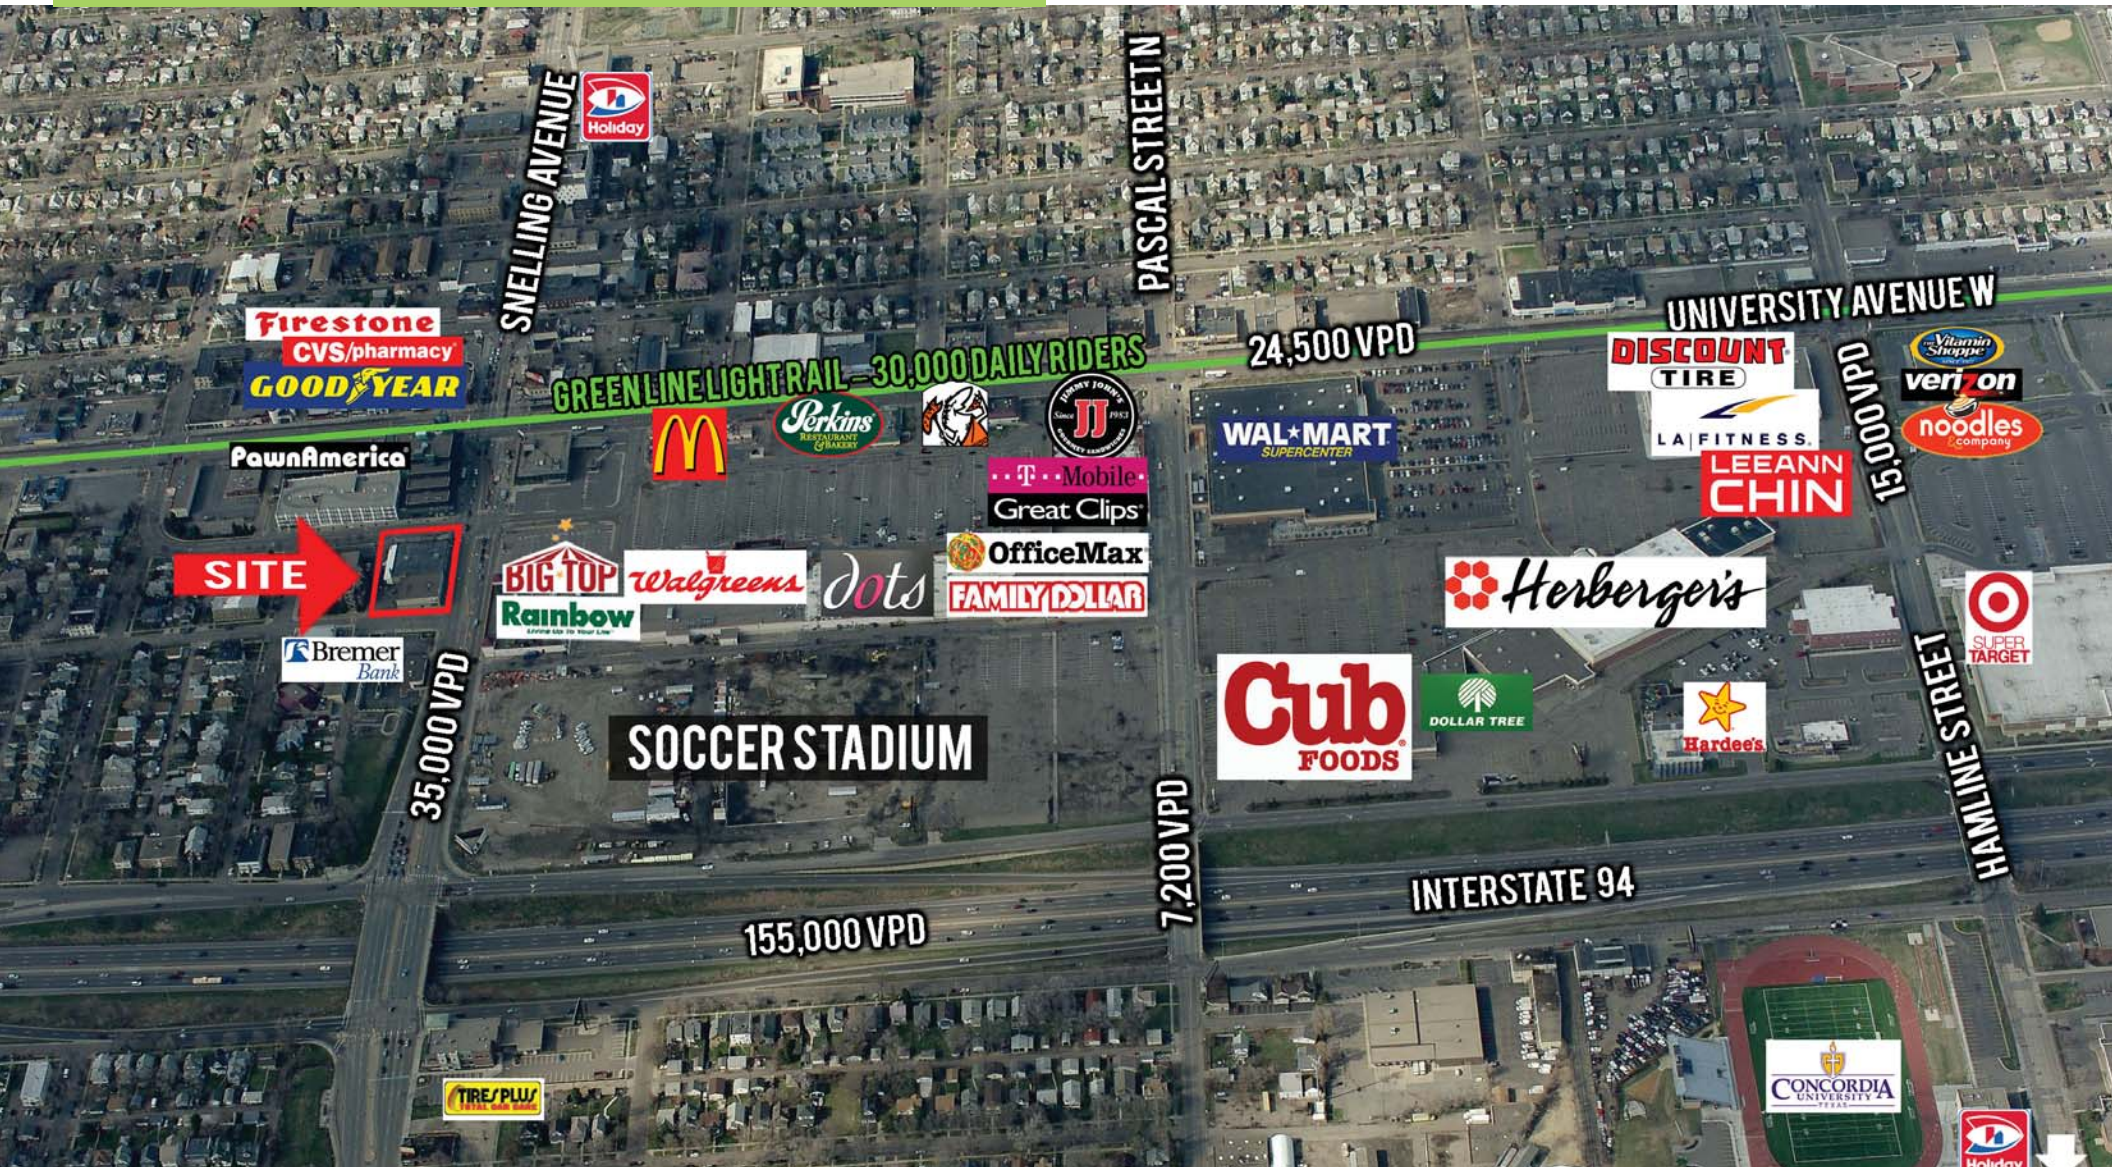

# SNELLING MIDWAY RE-DEVELOPMENT

ACROSS FROM SOCCER STADIUM ST PAUL, MN 55116

Josh Bloom  
Principal  
651.315.7863  
josh@bloomcommercial.com

Tim Bloom  
Principal  
651.319.5011  
tim@bloomcommercial.com