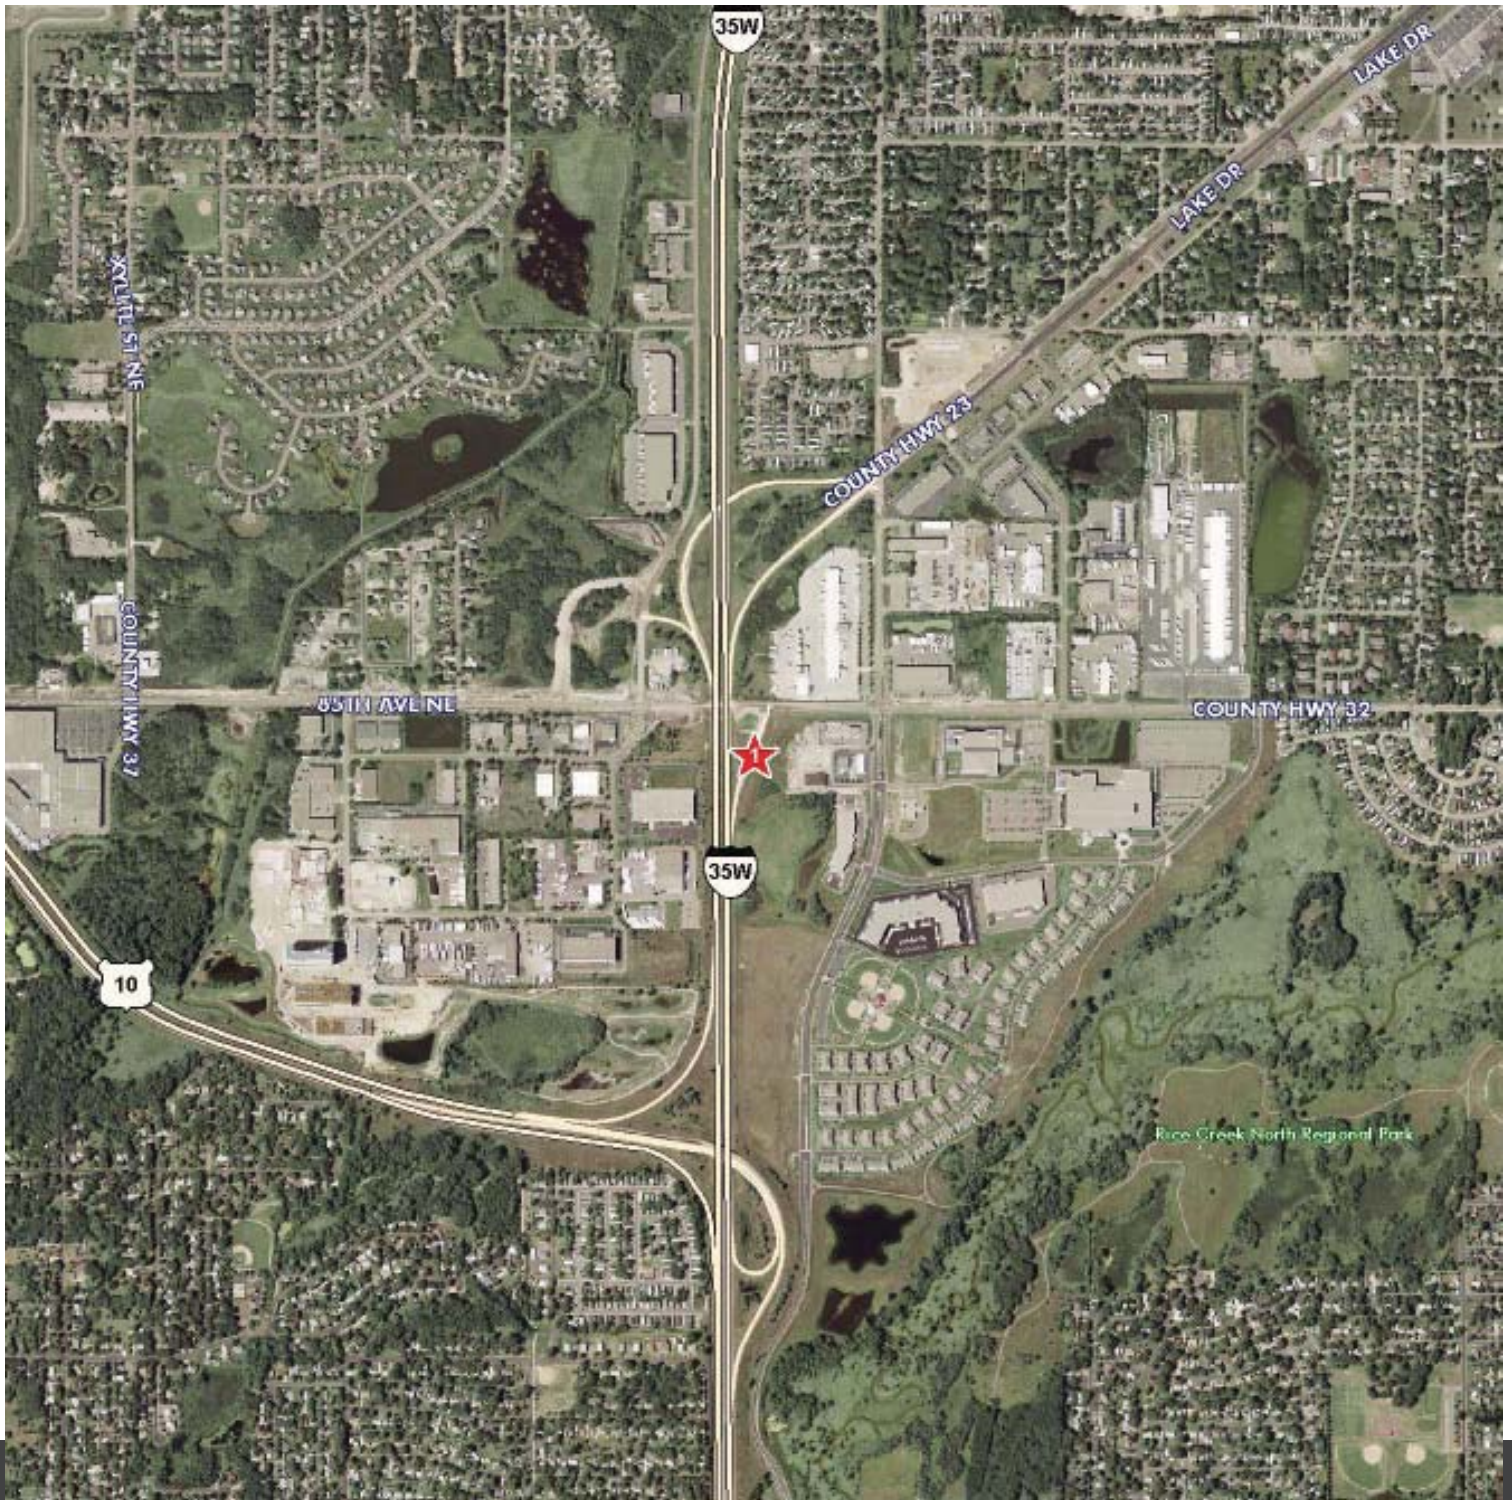

SHOREVIEW LAND

SEC OF I-35 & CTY ROAD J SHOREVIEW, MN

FOR MORE INFORMATION PLEASE CONTACT:

Josh Bloom
Senior Associate/Principal
651.315.7863
josh@bloomcommercial.com

Tim Bloom
Principal
651.319.5011
tim@bloomcommercial.com