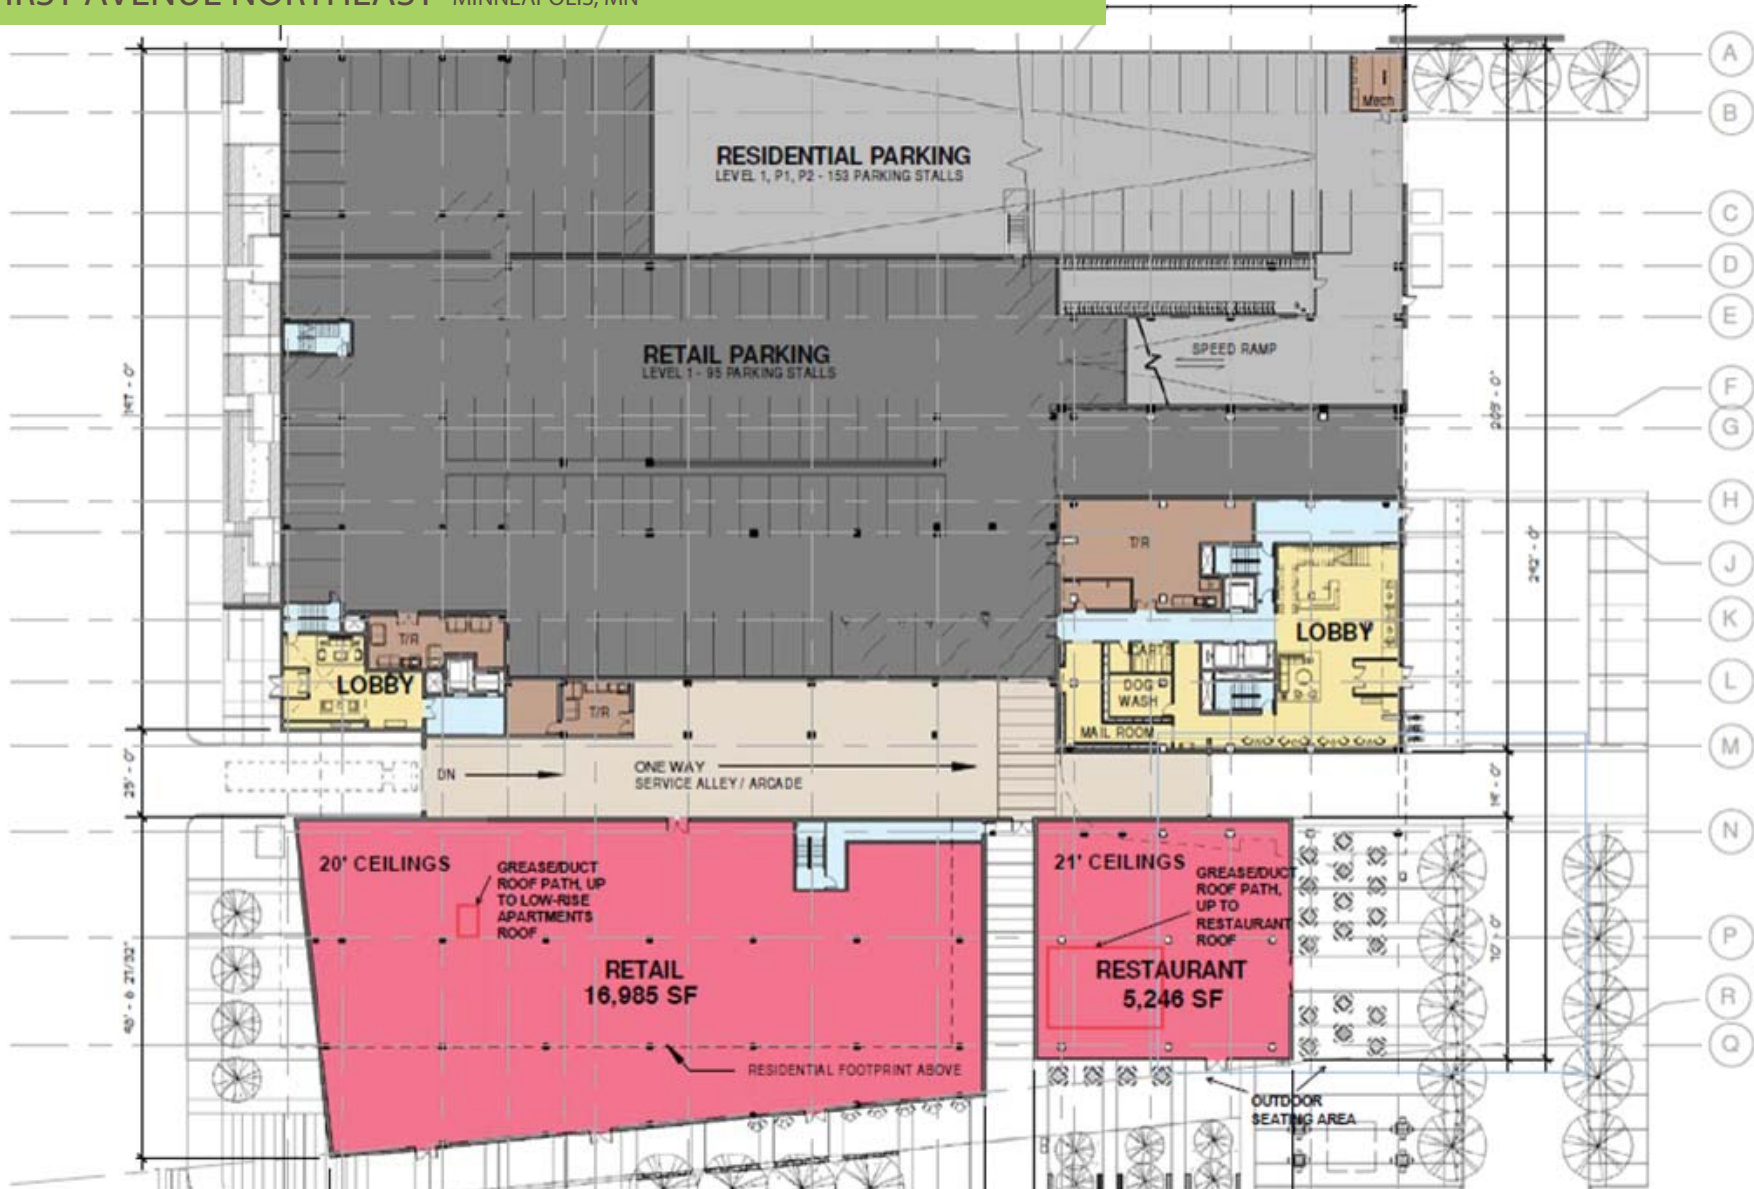

NORDHAUS

315 FIRST AVENUE NORTHEAST MINNEAPOLIS, MN

Josh Bloom
Principal
651.207.3157
josh@bloomcommercial.com

Tim Bloom
Principal
651.319.5011
tim@bloomcommercial.com

Bloom Commercial Real Estate
527 Marquette Ave, Suite 500
Minneapolis, MN 55402
www.bloomcommercial.com