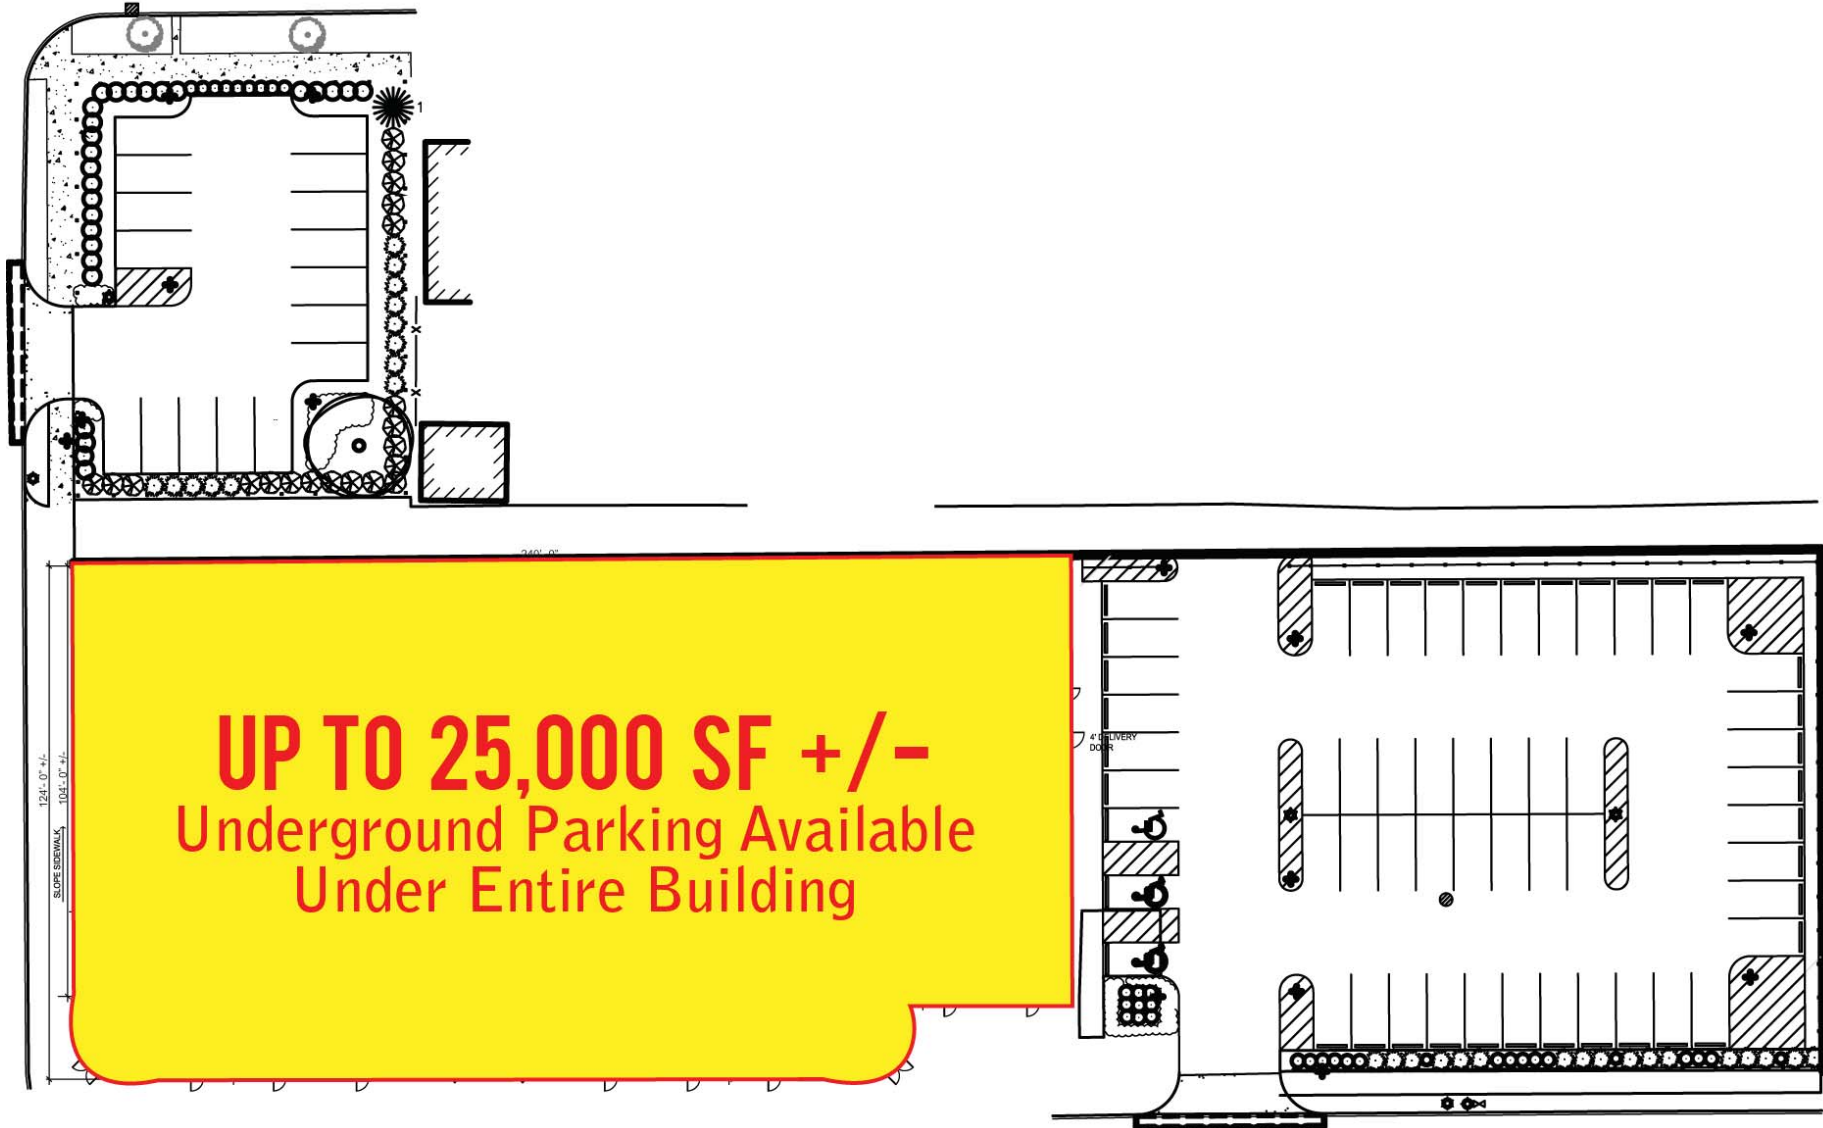

MIDWAY CORNERS DEVELOPMENT

NE CORNER OF UNIVERSITY AVE & ALBERT ST. ST PAUL, MN 55110

Josh Bloom
Senior Associate/Principal
651.315.7863
josh@bloomcommercial.com

Tim Bloom
Principal
651.319.5011
tim@bloomcommercial.com