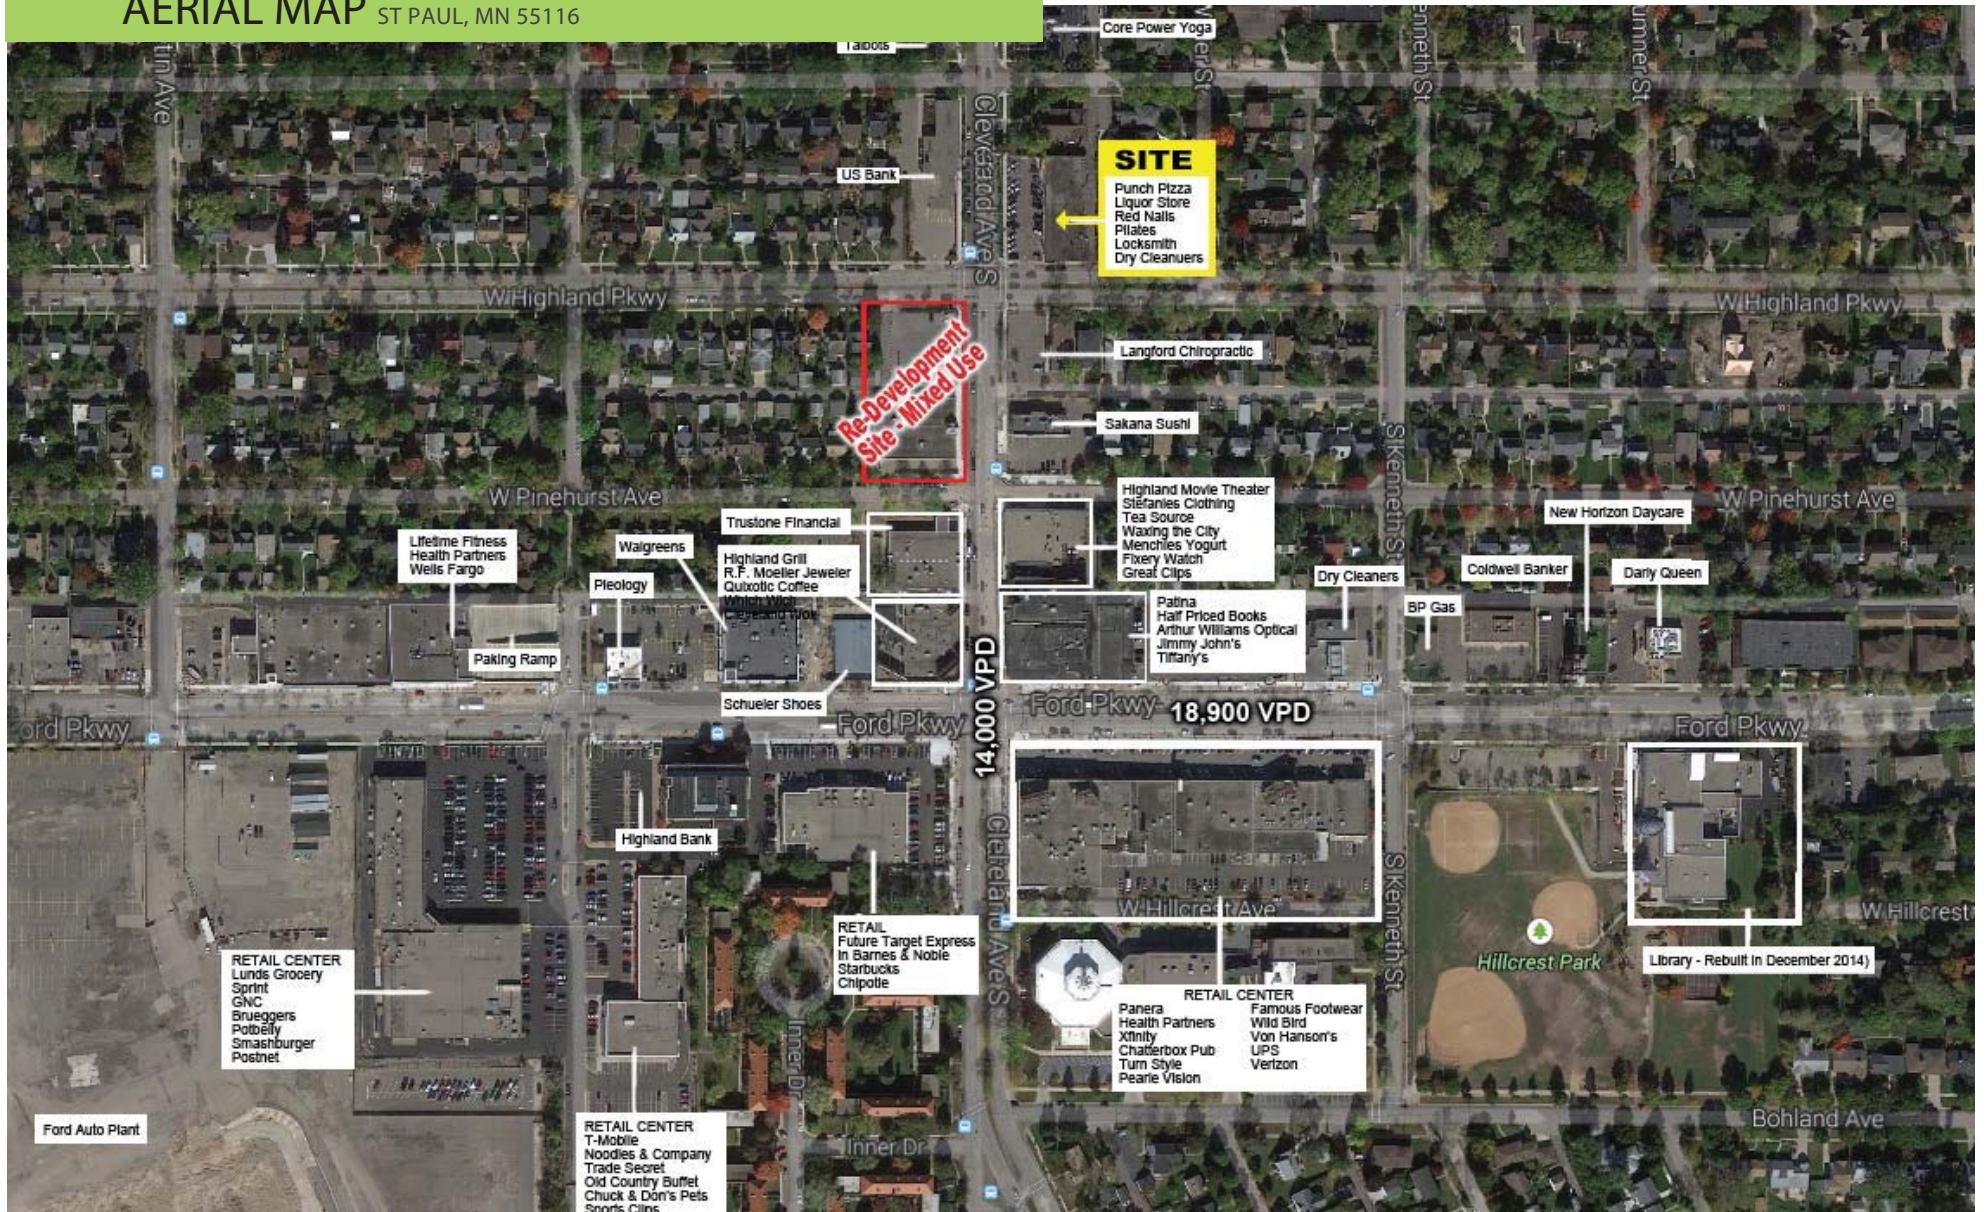

# RETAIL CENTER HIGHLAND VILLAGE

AERIAL MAP ST PAUL, MN 55116

**SITE**  
 Punch Pizza  
 Liquor Store  
 Red Nails  
 Pilates  
 Locksmith  
 Dry Cleaners

**Re-Development Site - Mixed Use**

Highland Movie Theater  
 Stefanie's Clothing  
 Tea Source  
 Waxing the City  
 Menchie's Yogurt  
 Flery Watch  
 Great Clips

**RETAIL CENTER**  
 Lunds Grocery  
 Sprint  
 GNC  
 Brueggers  
 Potbelly  
 Smashburger  
 Postnet

**RETAIL CENTER**  
 T-Mobile  
 Noodles & Company  
 Trade Secret  
 Old Country Buffet  
 Chuck & Don's Pets  
 Sports Clips