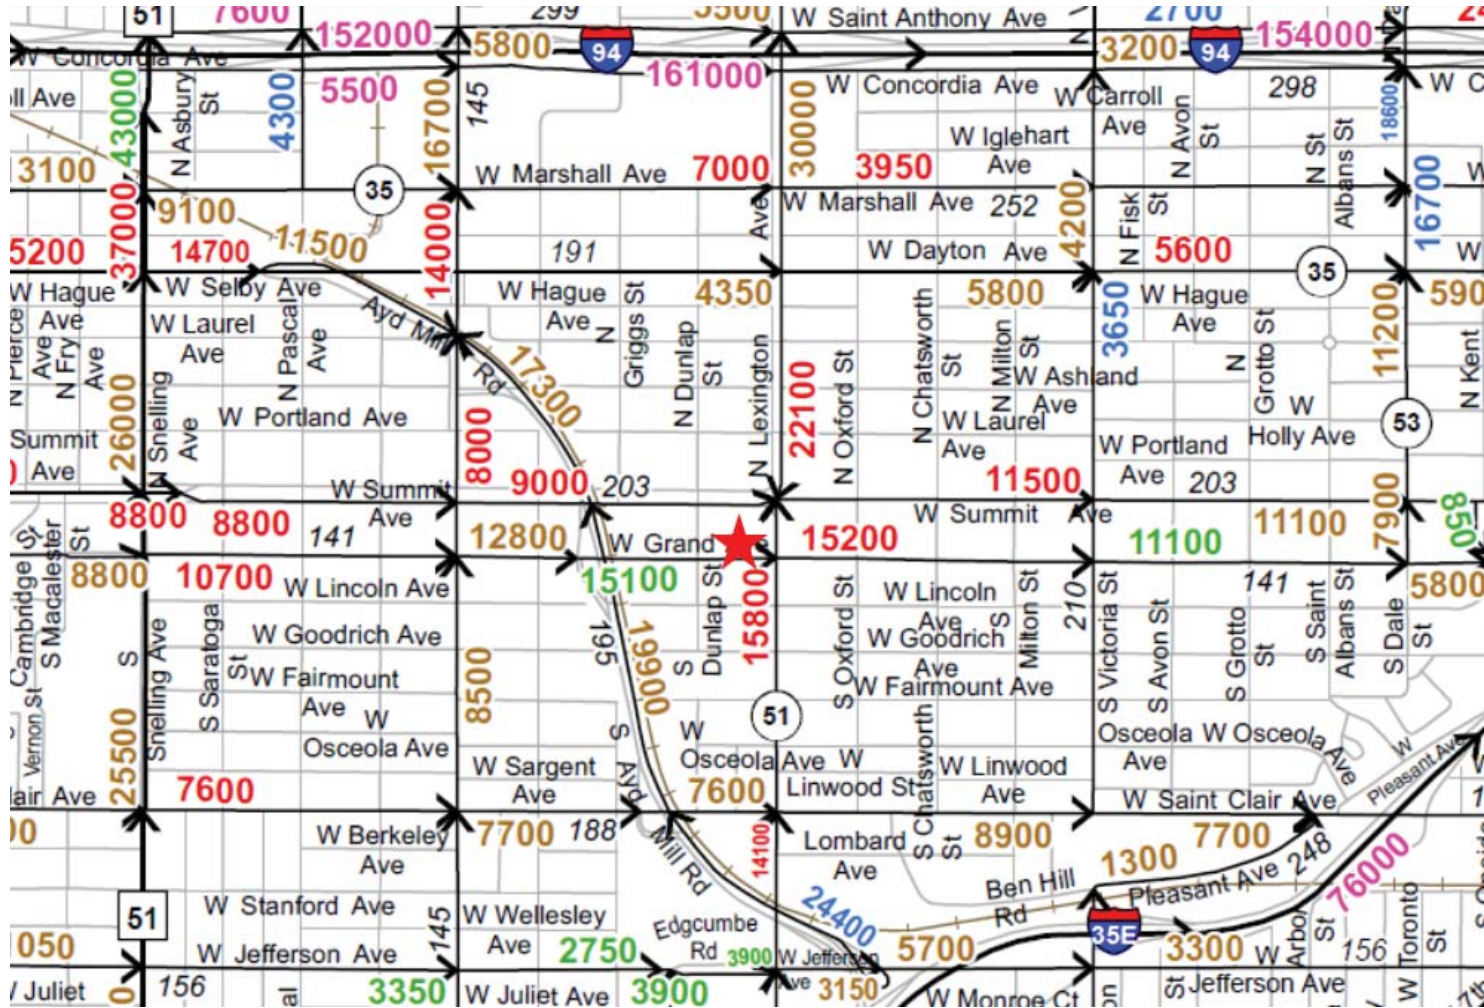

1137 GRAND AVENUE - ST. PAUL

FOR SALE

BUILDING ONLY - Do Not Approach Operating Tenant "Confidential"

** See Josh for Developmental Assemblage Opportunity **

Josh Bloom
Principal
651.207.3157
josh@bloomcommercial.com