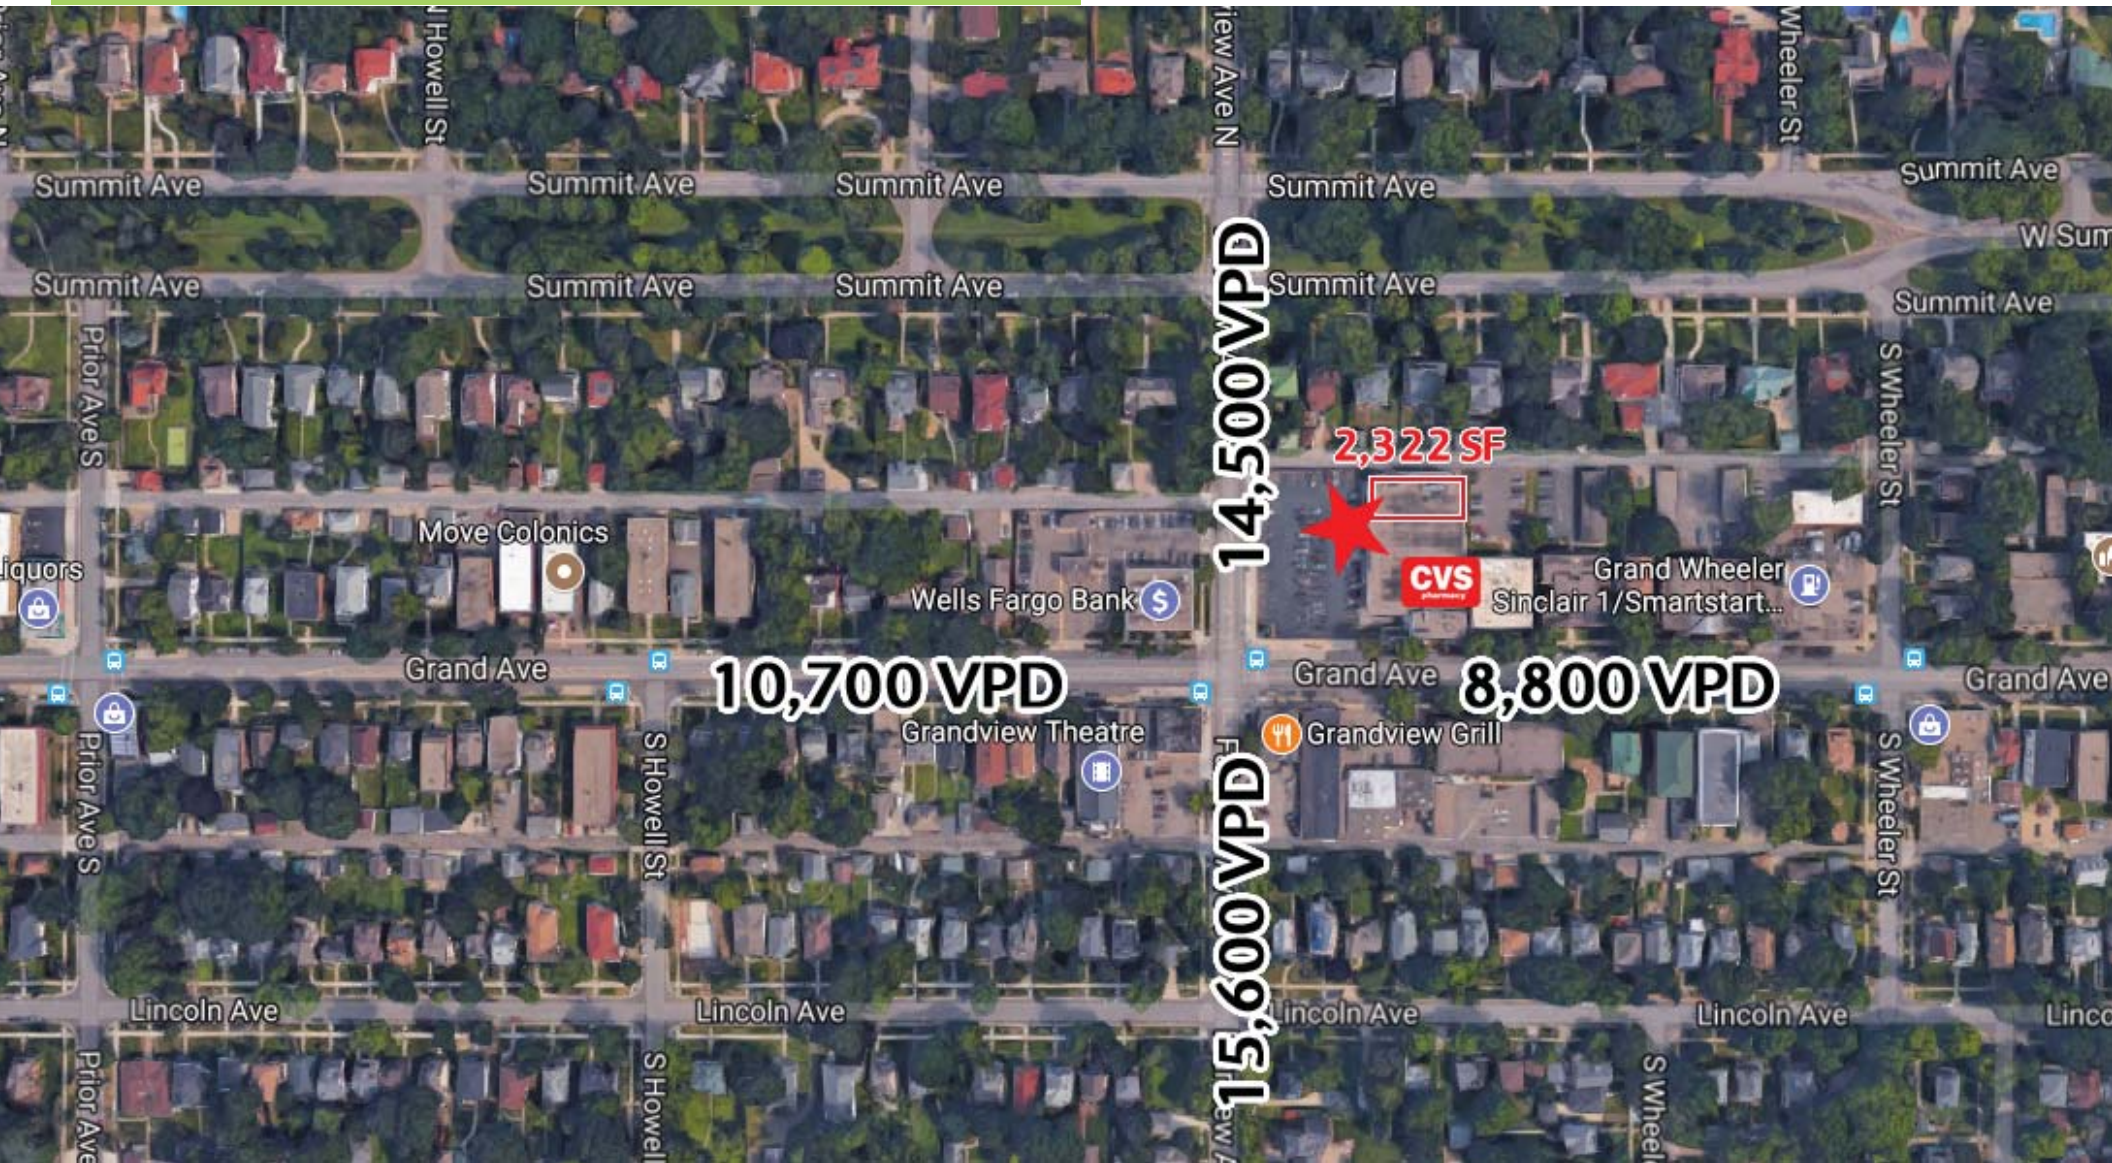

GRAND AND FAIRVIEW - ST. PAUL

30 FAIRVIEW AVENUE SOUTH ST. PAUL

FOR SUBLEASE

Josh Bloom
Principal
651.207.3157
josh@bloomcommercial.com

Tim Bloom
Principal
651.319.5011
tim@bloomcommercial.com

Bloom Commercial Real Estate
527 Marquette Ave, Suite 500
Minneapolis, MN 55402
www.bloomcommercial.com