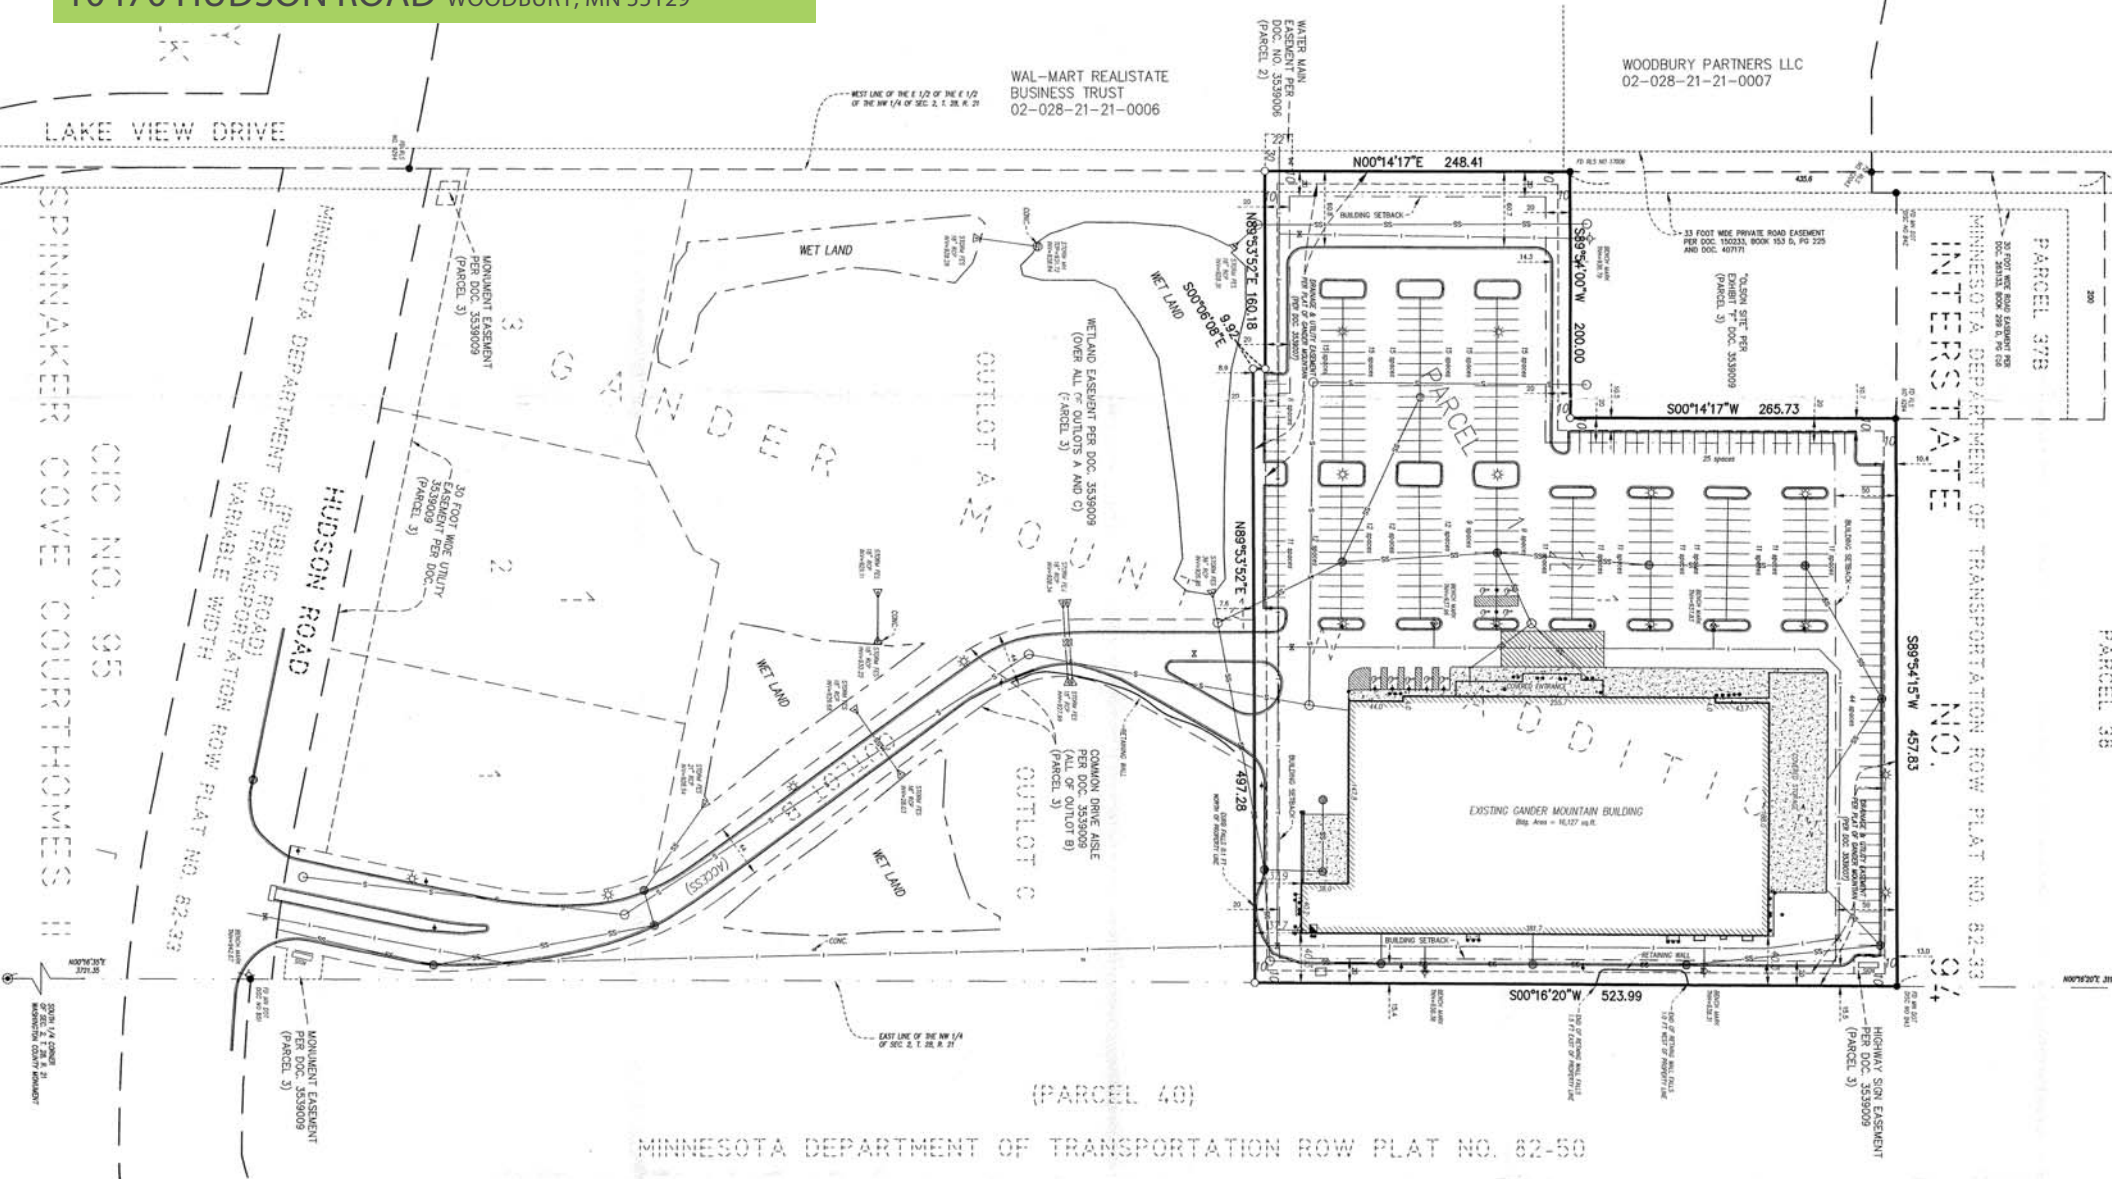

GANDER OUTDOORS

10470 HUDSON ROAD WOODBURY, MN 55129

FOR LEASE

MARKETPLACE ADDITION

Josh Bloom
Principal
651.315.7863
josh@bloomcommercial.com

Tim Bloom
Principal
651.319.5011
tim@bloomcommercial.com

Bloom Commercial Real Estate
527 Marquette Ave, Suite 500
Minneapolis, MN 55402
www.bloomcommercial.com