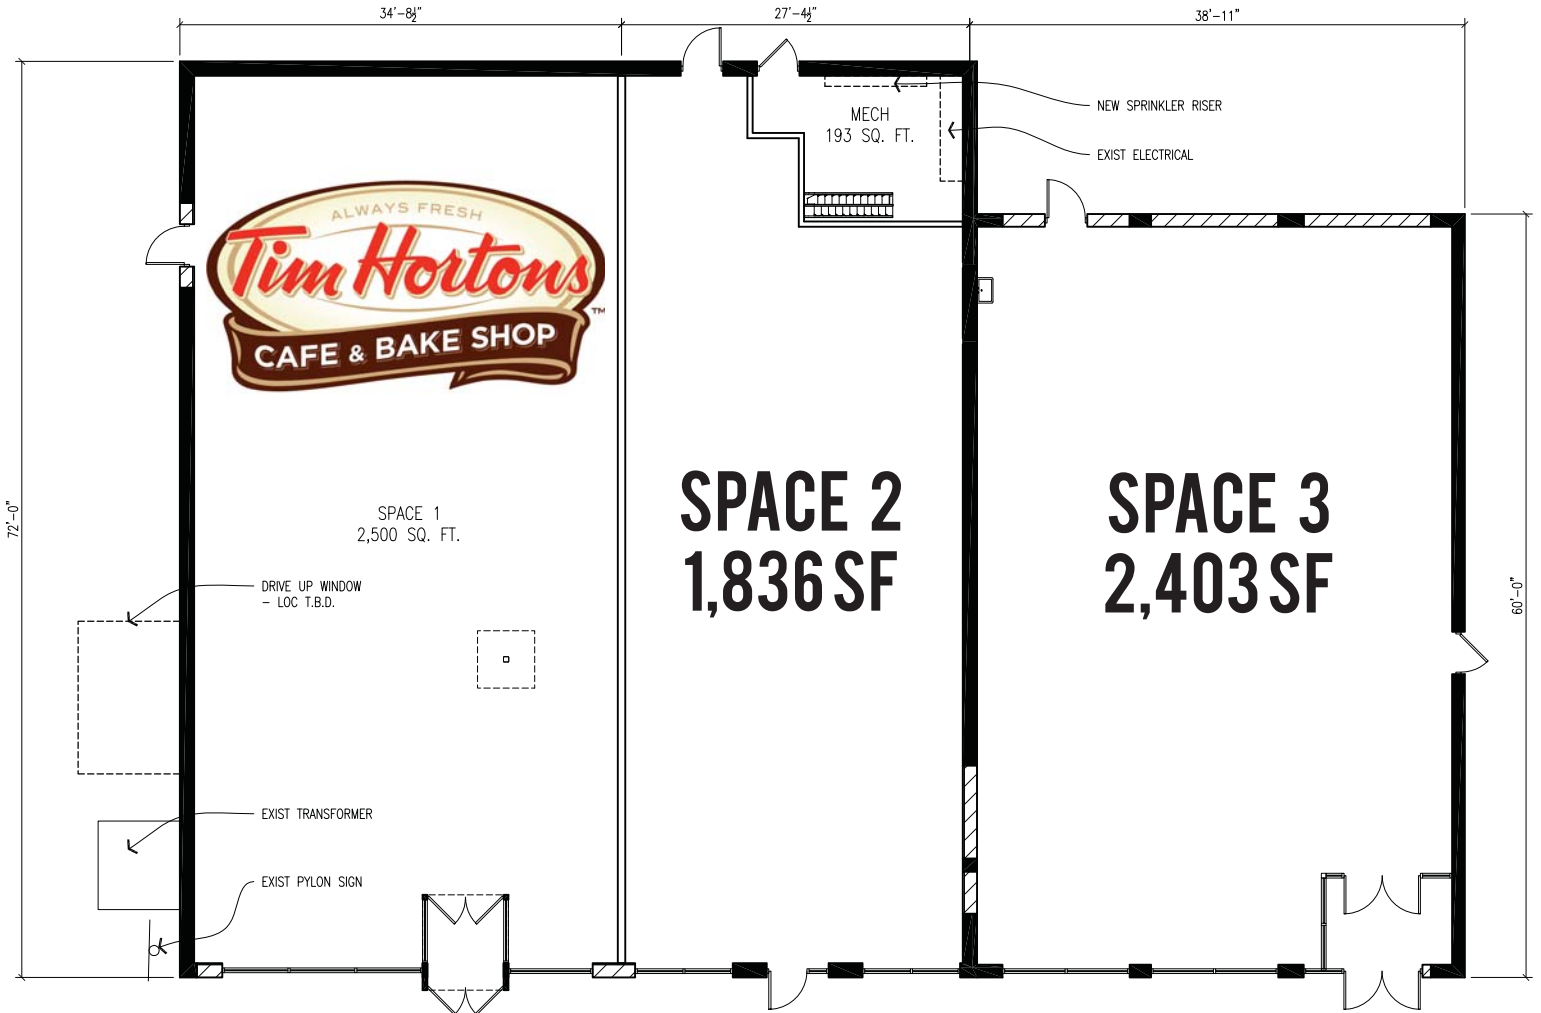

# NEW RETAIL PAD SITE FOREST LAKE

107 12th Street Southwest FOREST LAKE, MN