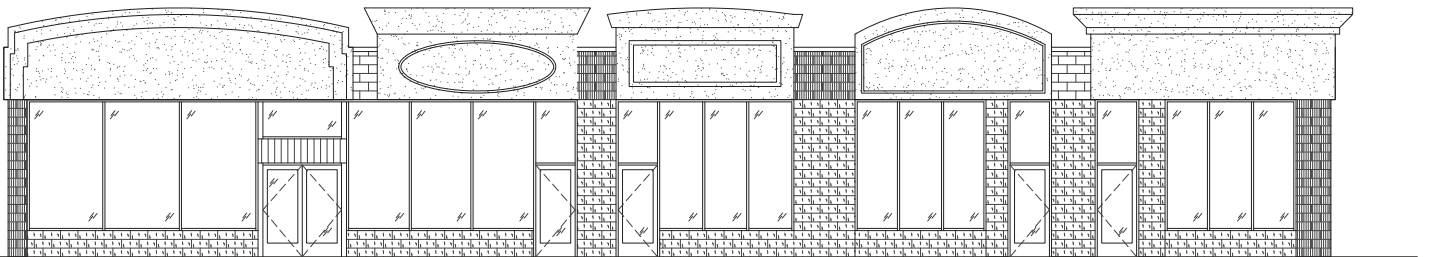

# NEW RETAIL PAD SITE FOREST LAKE

107 12th Street Southwest FOREST LAKE, MN