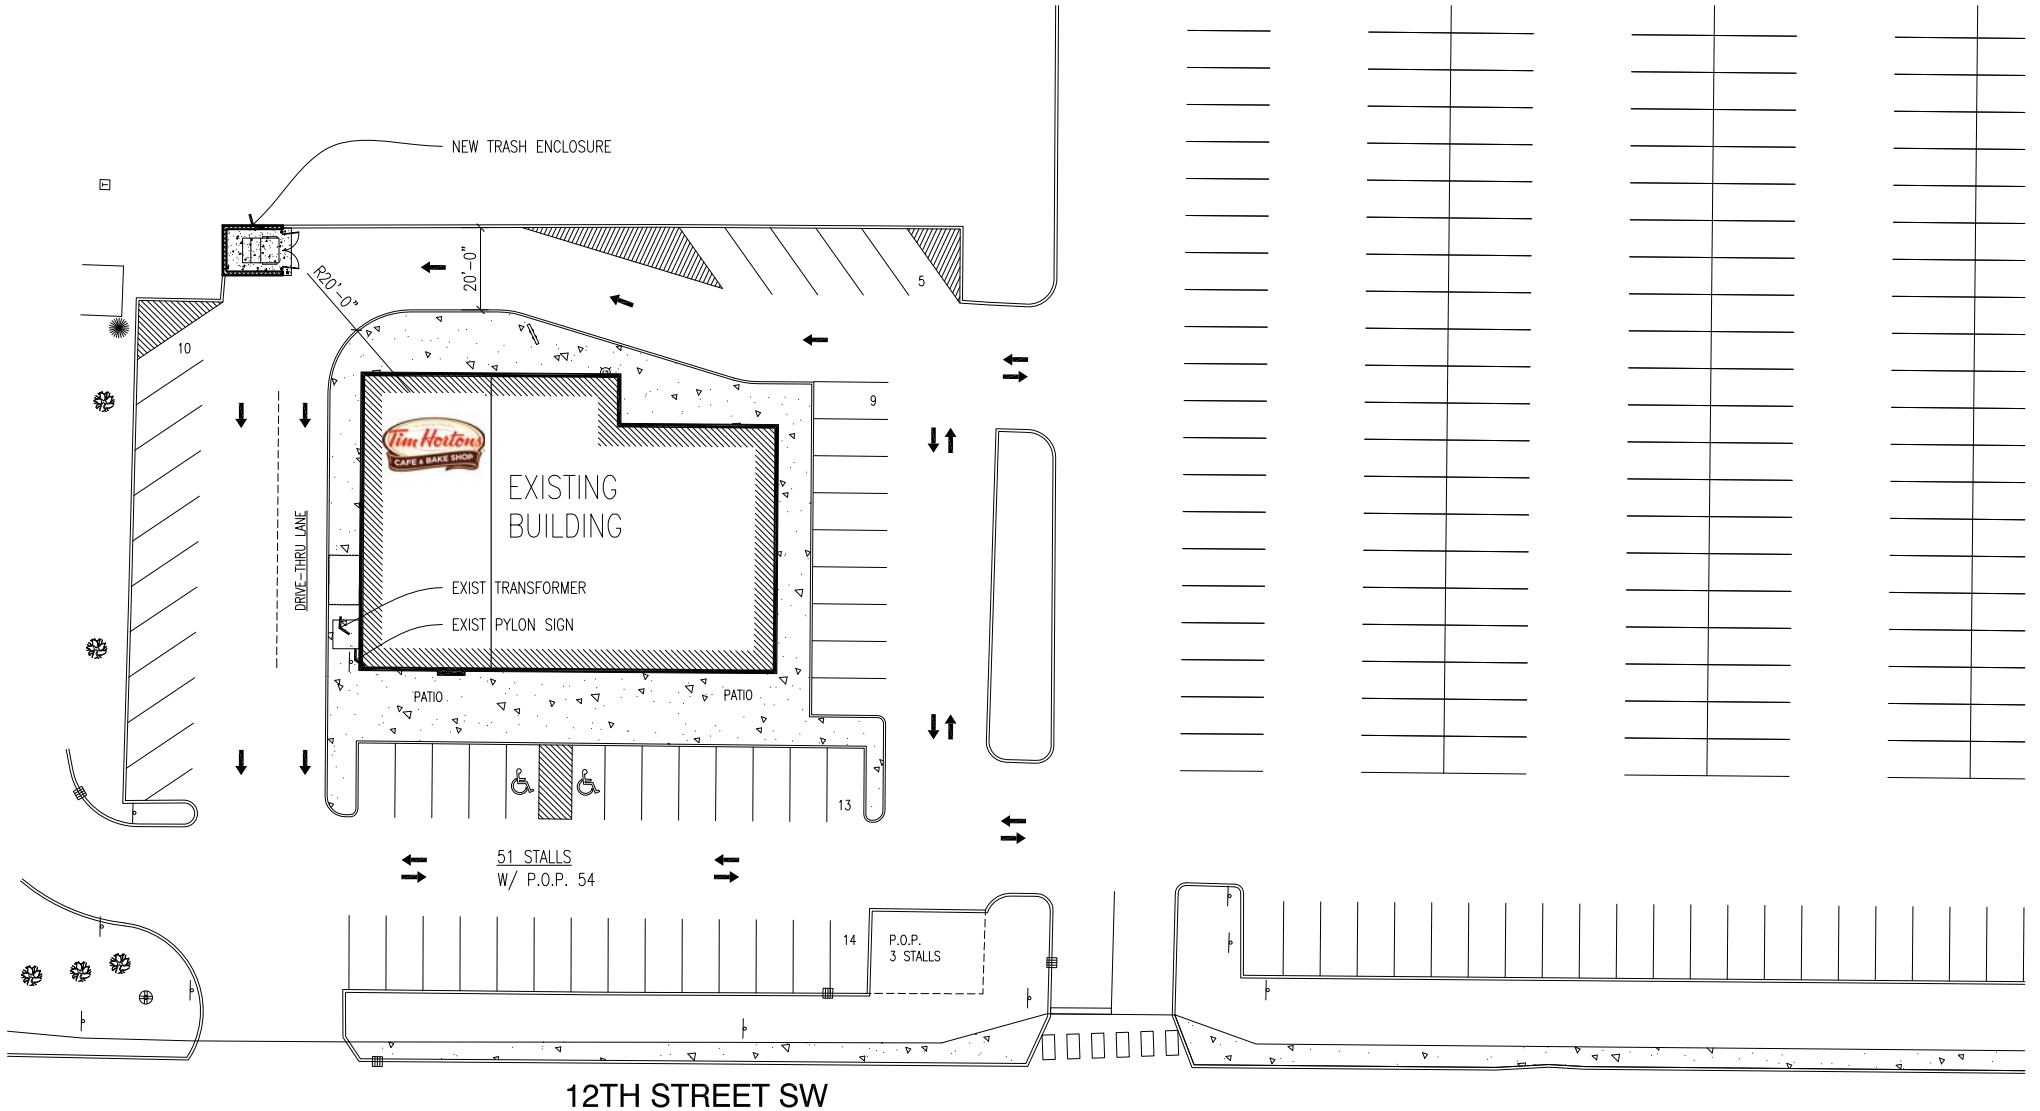

# NEW RETAIL PAD SITE FOREST LAKE

107 12th Street Southwest FOREST LAKE, MN

Josh Bloom  
Principal  
651.315.7863  
josh@bloomcommercial.com

Tim Bloom  
Principal  
651.319.5011  
tim@bloomcommercial.com