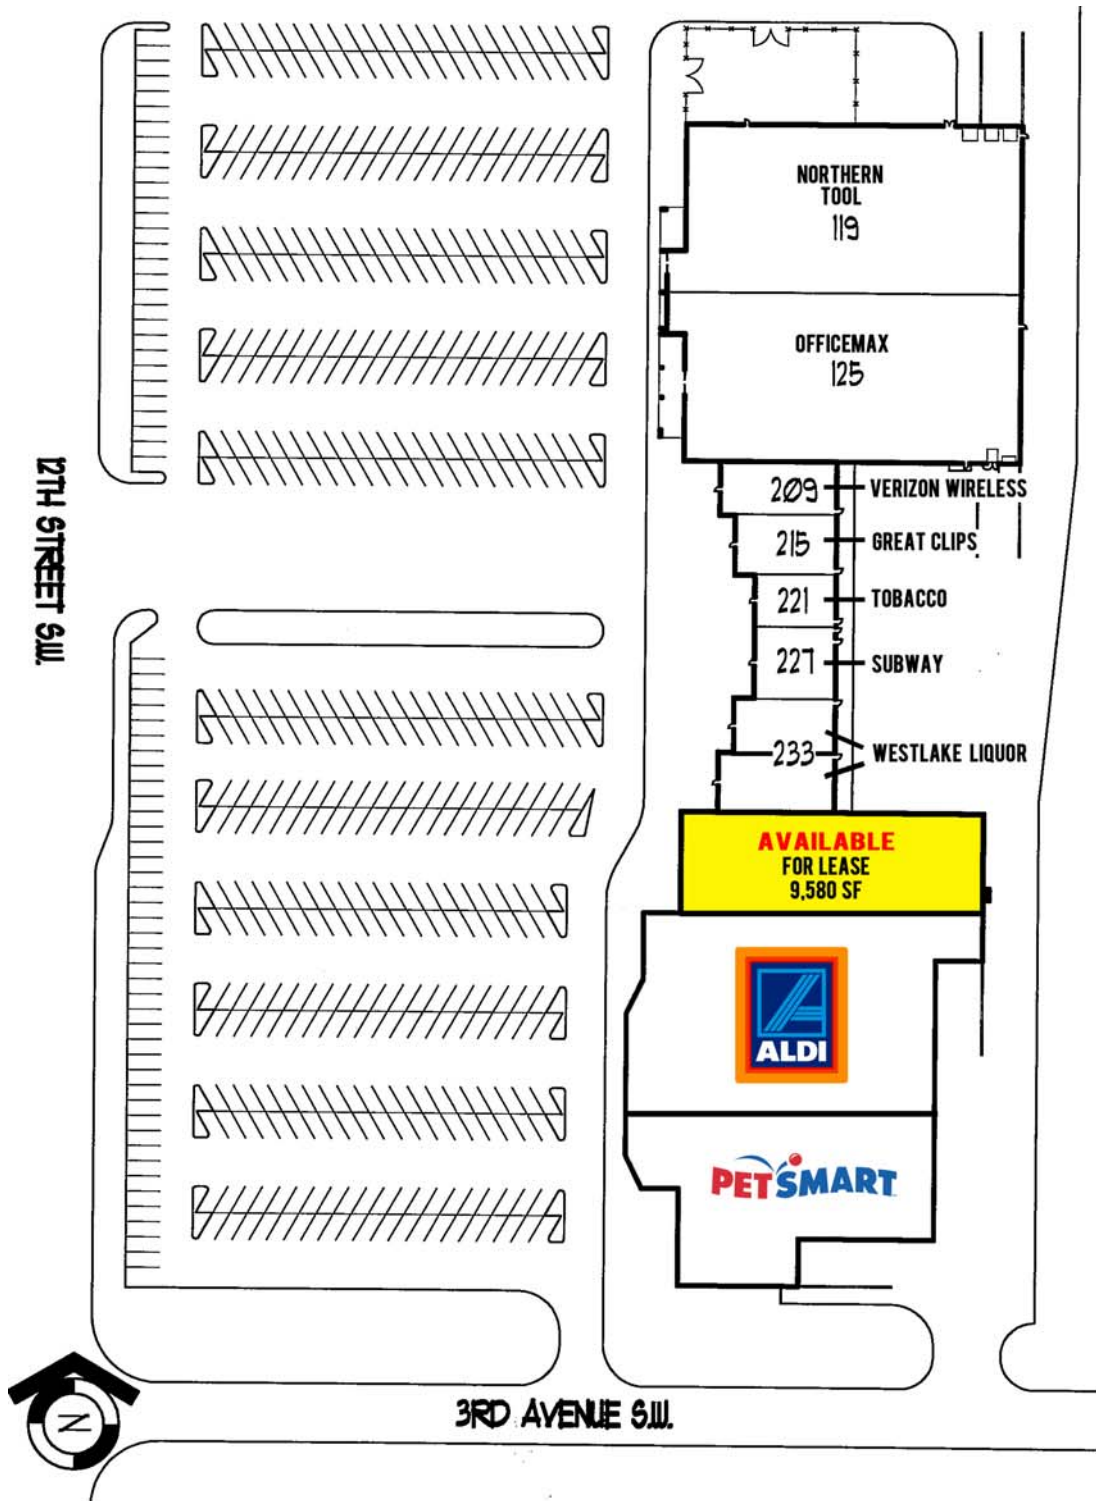

FOREST LAKE - WESTLAKE CENTER

119-289 12th Street S.W. FOREST LAKE, MN

FOR MORE INFORMATION PLEASE CONTACT:

Josh Bloom
Principal
651.315.7863
josh@bloomcommercial.com

Tim Bloom
Principal
651.319.5011
tim@bloomcommercial.com