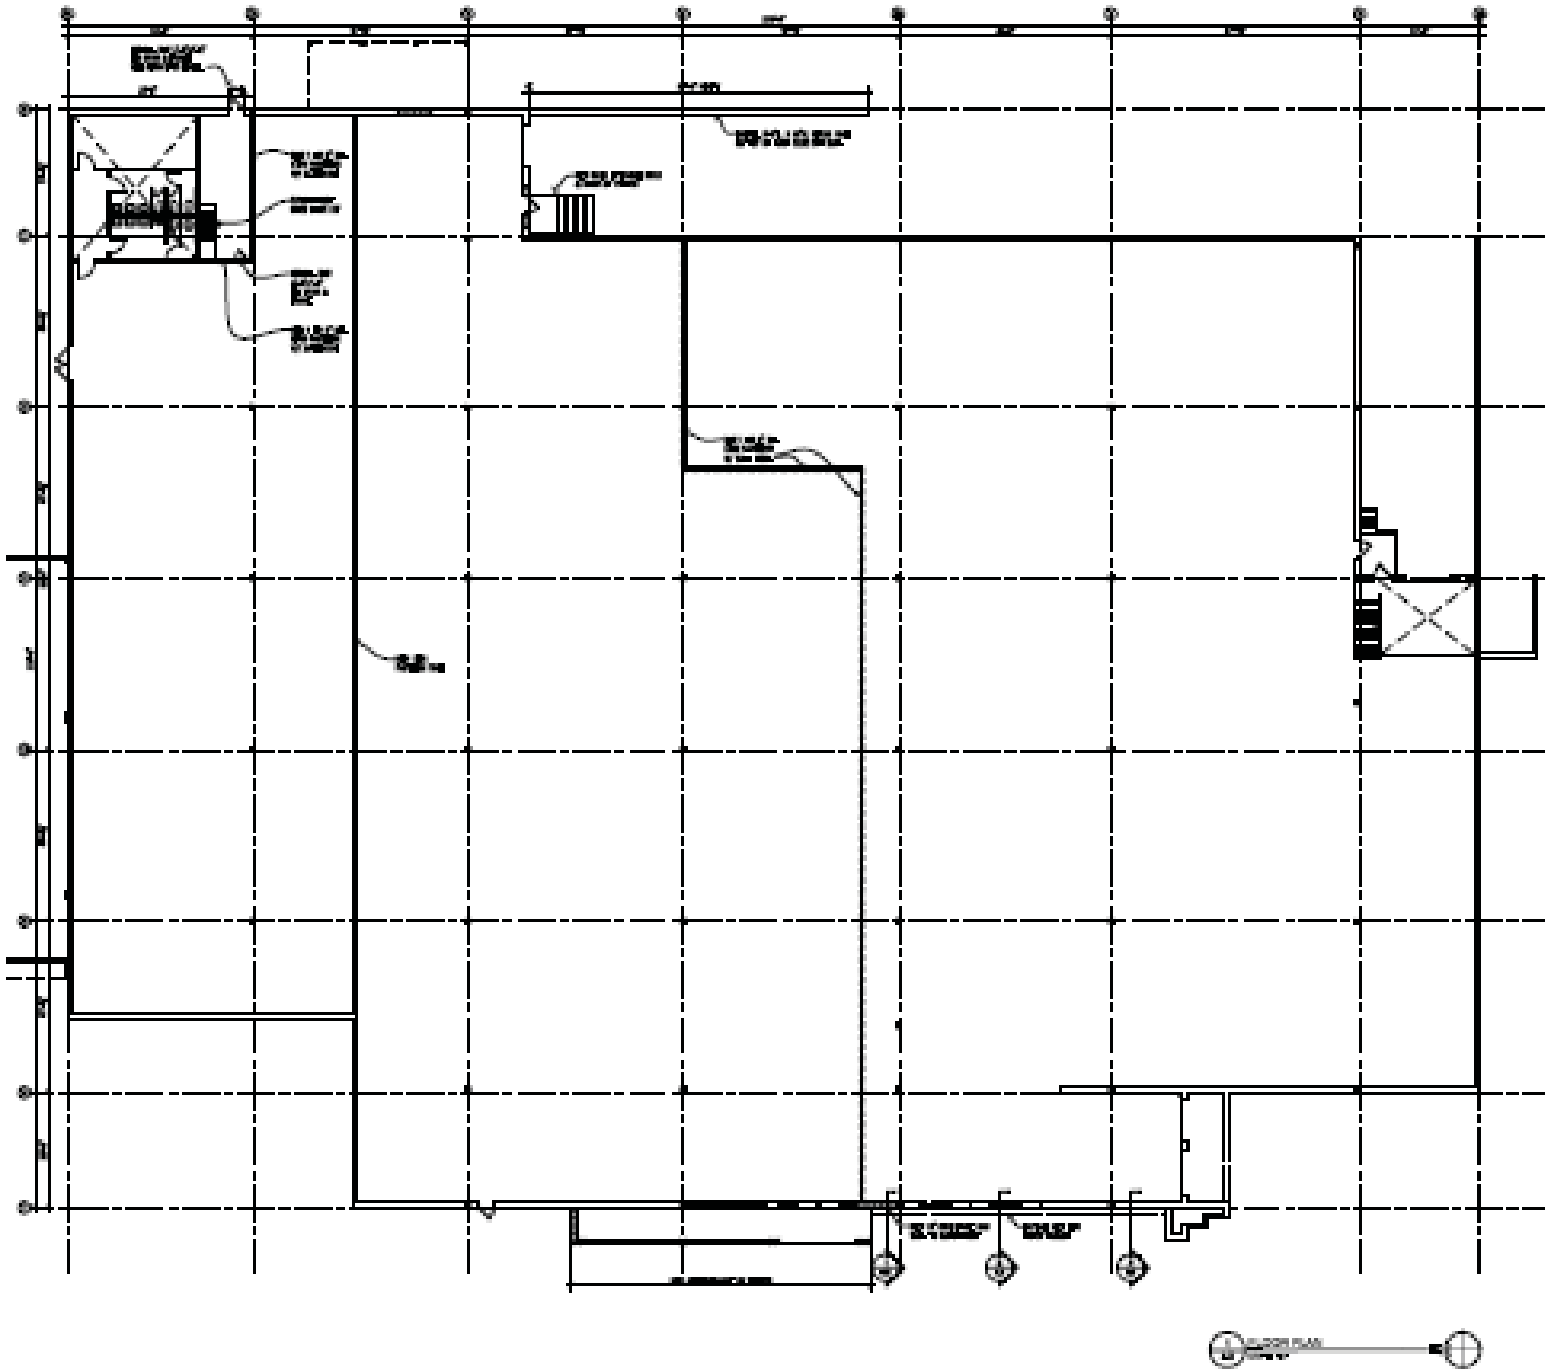

# FOREST LAKE - WESTLAKE CENTER

119-289 12th Street S.W. FOREST LAKE, MN