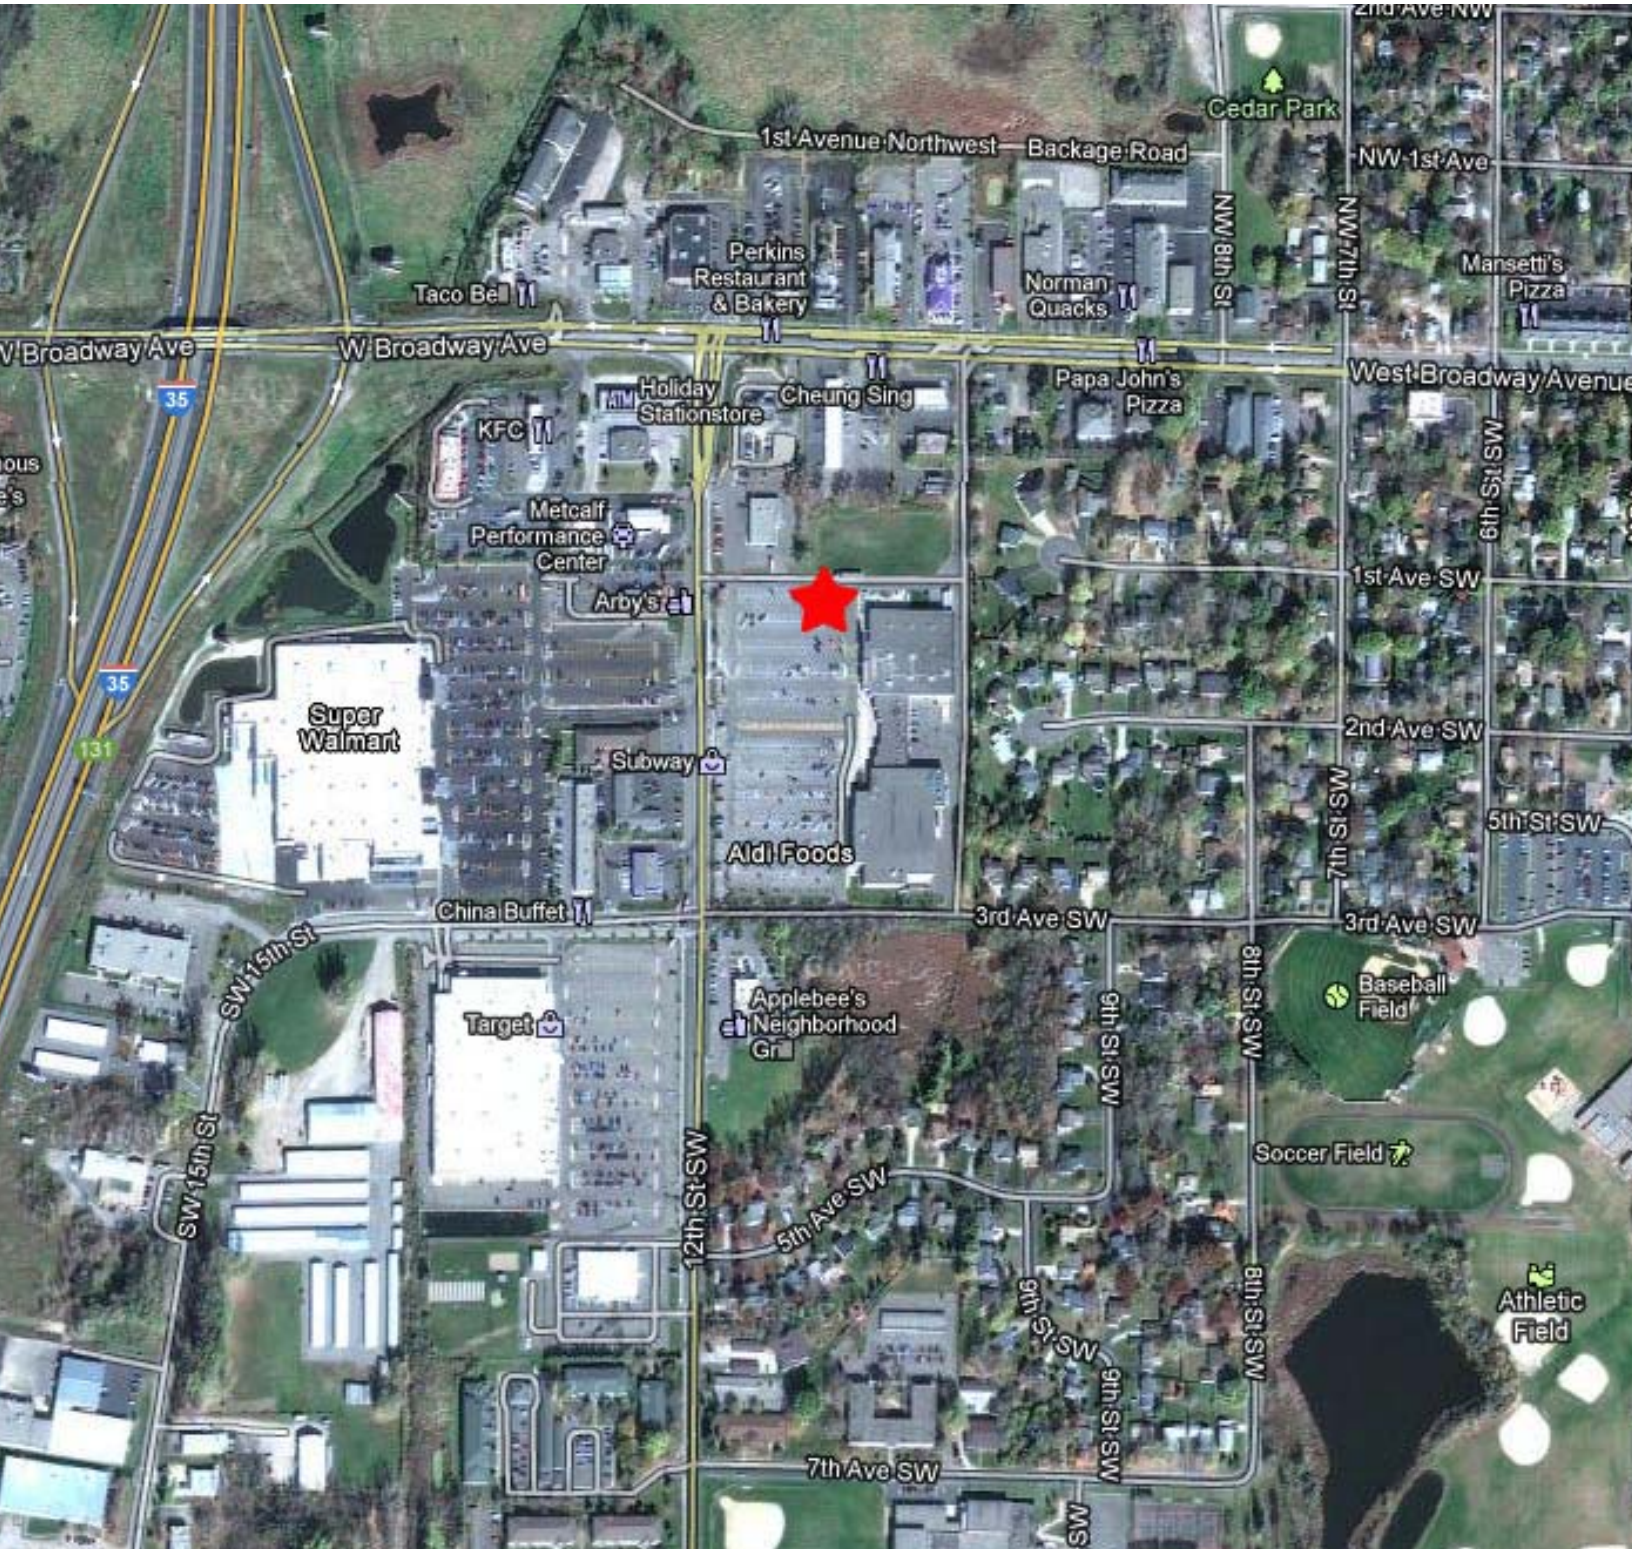

FOREST LAKE - WESTLAKE CENTER

119-289 12th Street S.W. FOREST LAKE, MN

FOR MORE INFORMATION PLEASE CONTACT:

Josh Bloom
Senior Associate/Principal
651.315.7863
josh@bloomcommercial.com

Tim Bloom
Principal
651.319.5011
tim@bloomcommercial.com