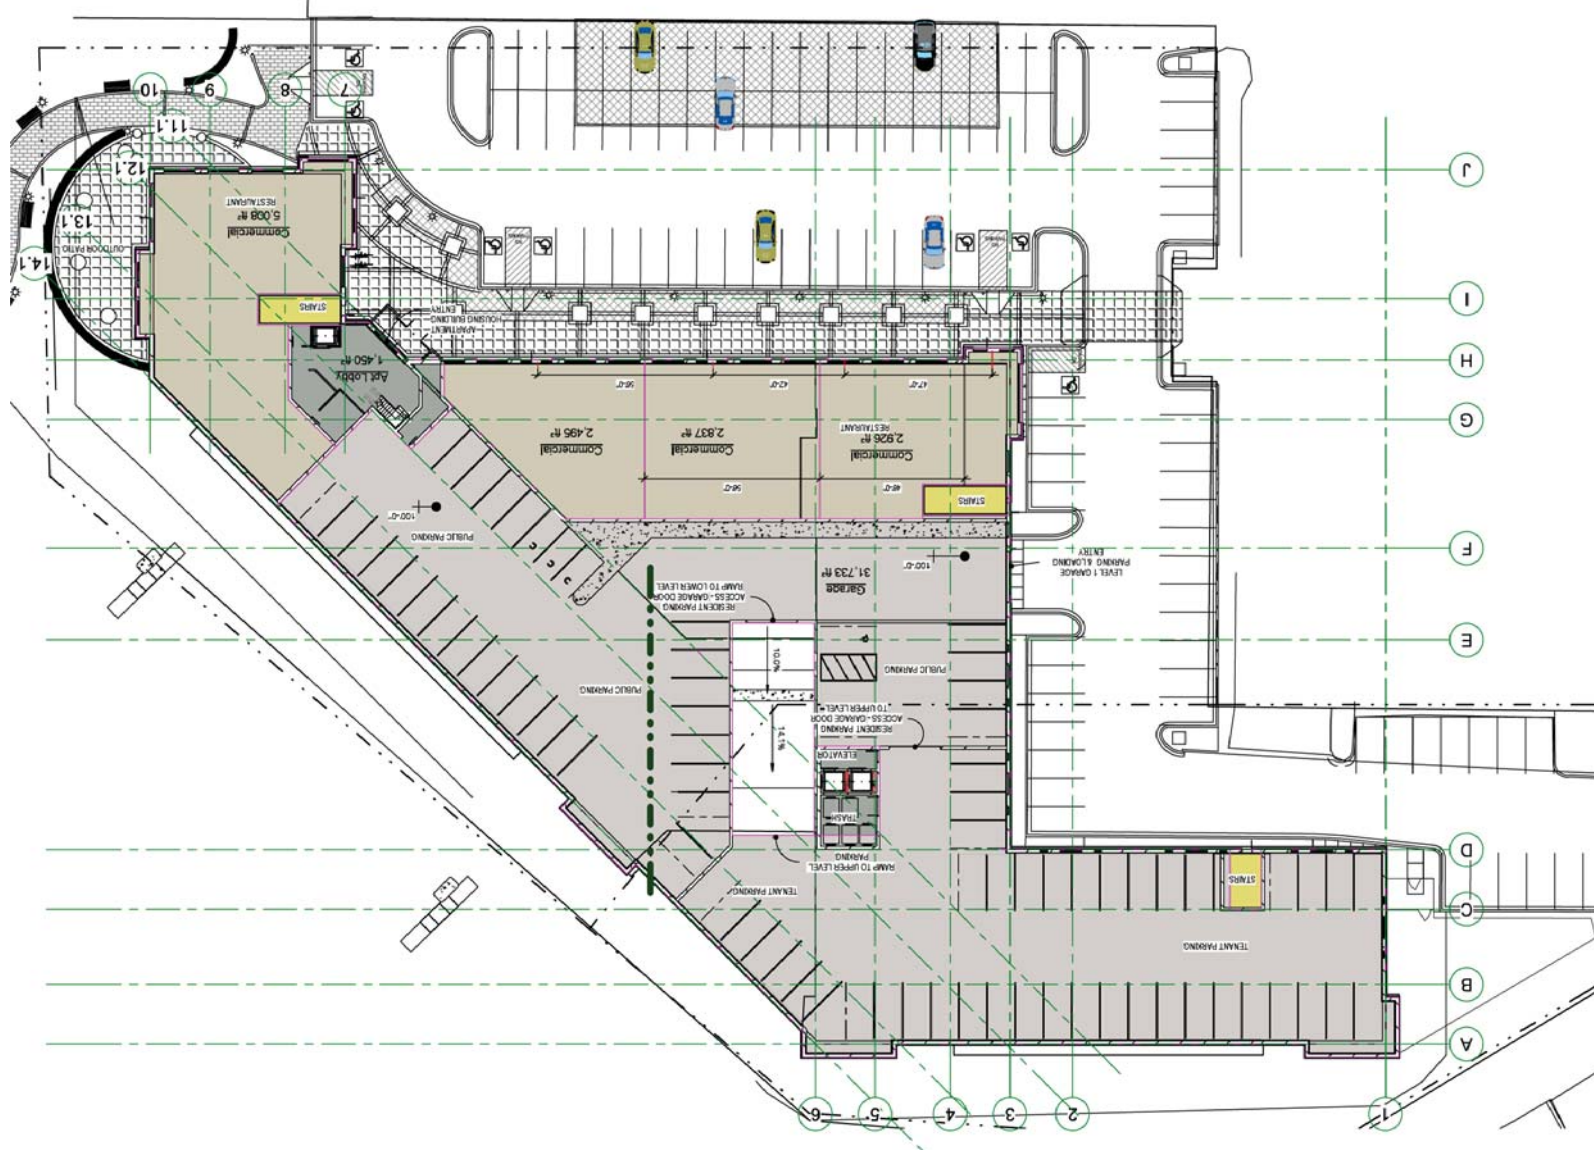

ELEVATE EDEN PRAIRIE - MIXED USE

SW Corner Prairie Center Dr. & Technology Dr. EDEN PRAIRIE, MN 55344

Josh Bloom
Principal
651.207.3157
josh@bloomcommercial.com

Tim Bloom
Principal
651.319.5011
tim@bloomcommercial.com