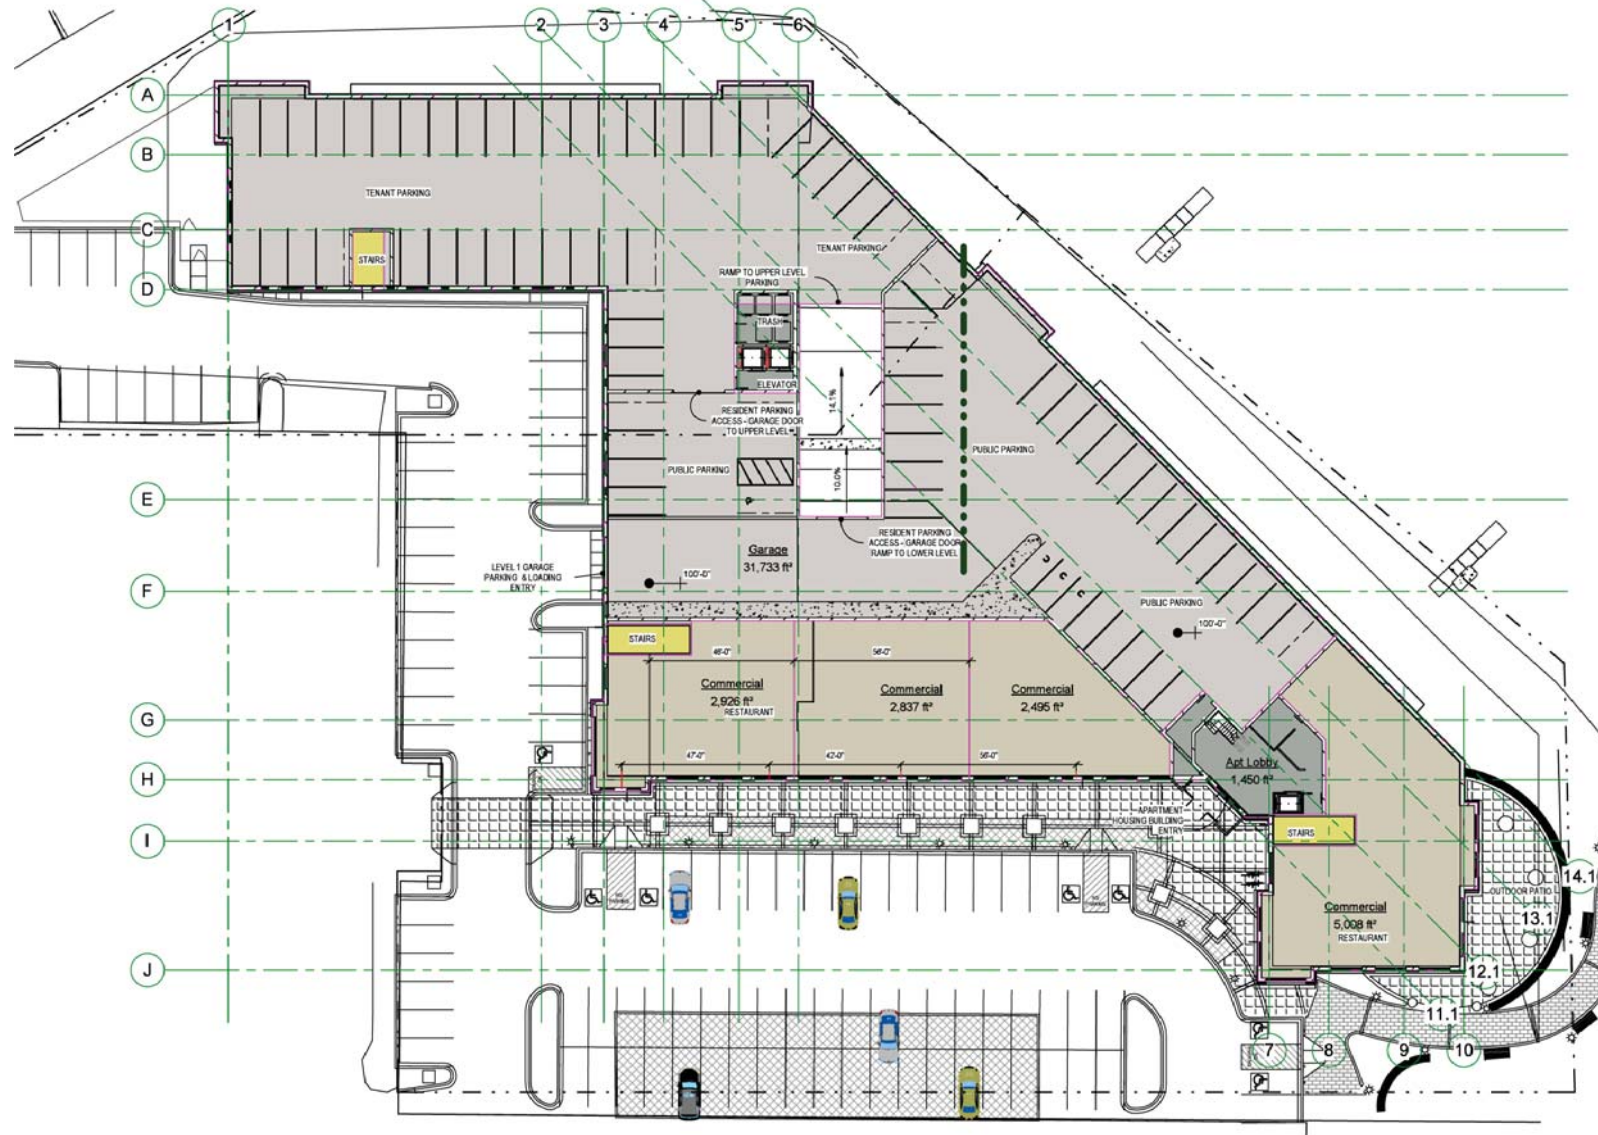

ELEVATE EDEN PRAIRIE - MIXED USE

SW Corner Prairie Center Dr. & Technology Dr. EDEN PRAIRIE, MN 55344

Josh Bloom
Principal
651.207.3157
josh@bloomcommercial.com

Tim Bloom
Principal
651.319.5011
tim@bloomcommercial.com