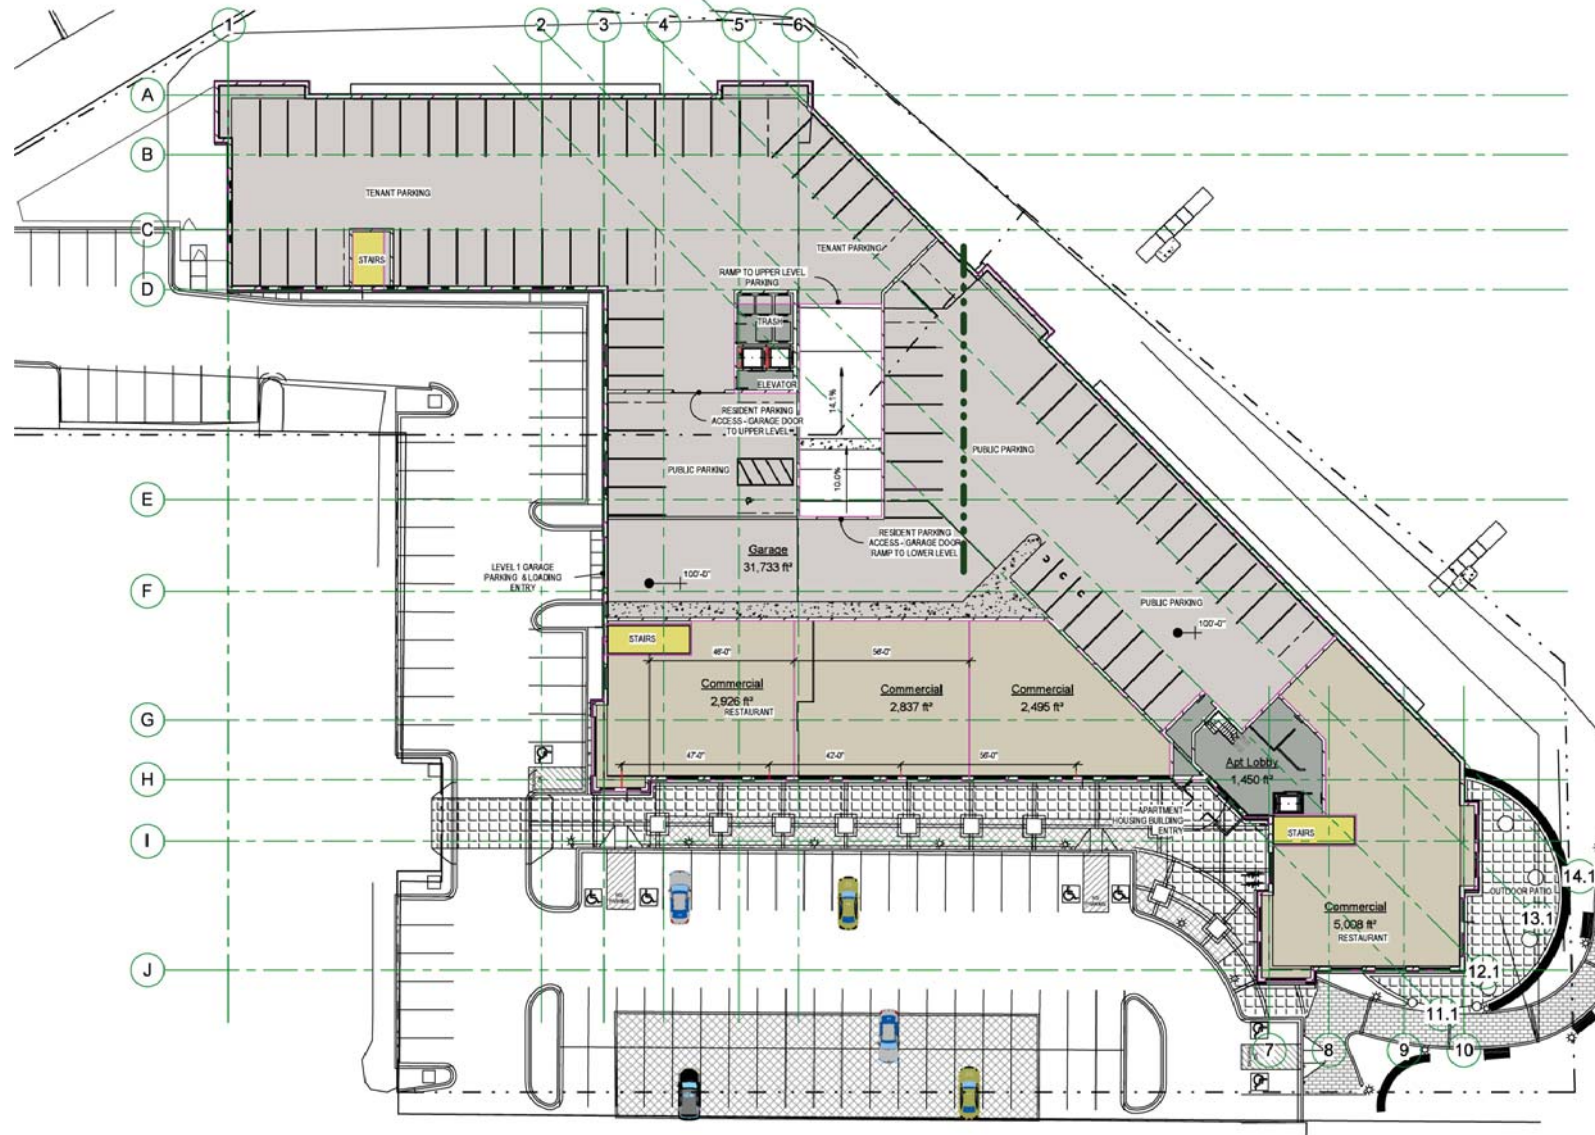

# ELEVATE EDEN PRAIRIE - MIXED USE

SW Corner Prairie Center Dr. & Technology Dr. EDEN PRAIRIE, MN 55344

Josh Bloom  
Principal  
651.207.3157  
josh@bloomcommercial.com

Tim Bloom  
Principal  
651.319.5011  
tim@bloomcommercial.com