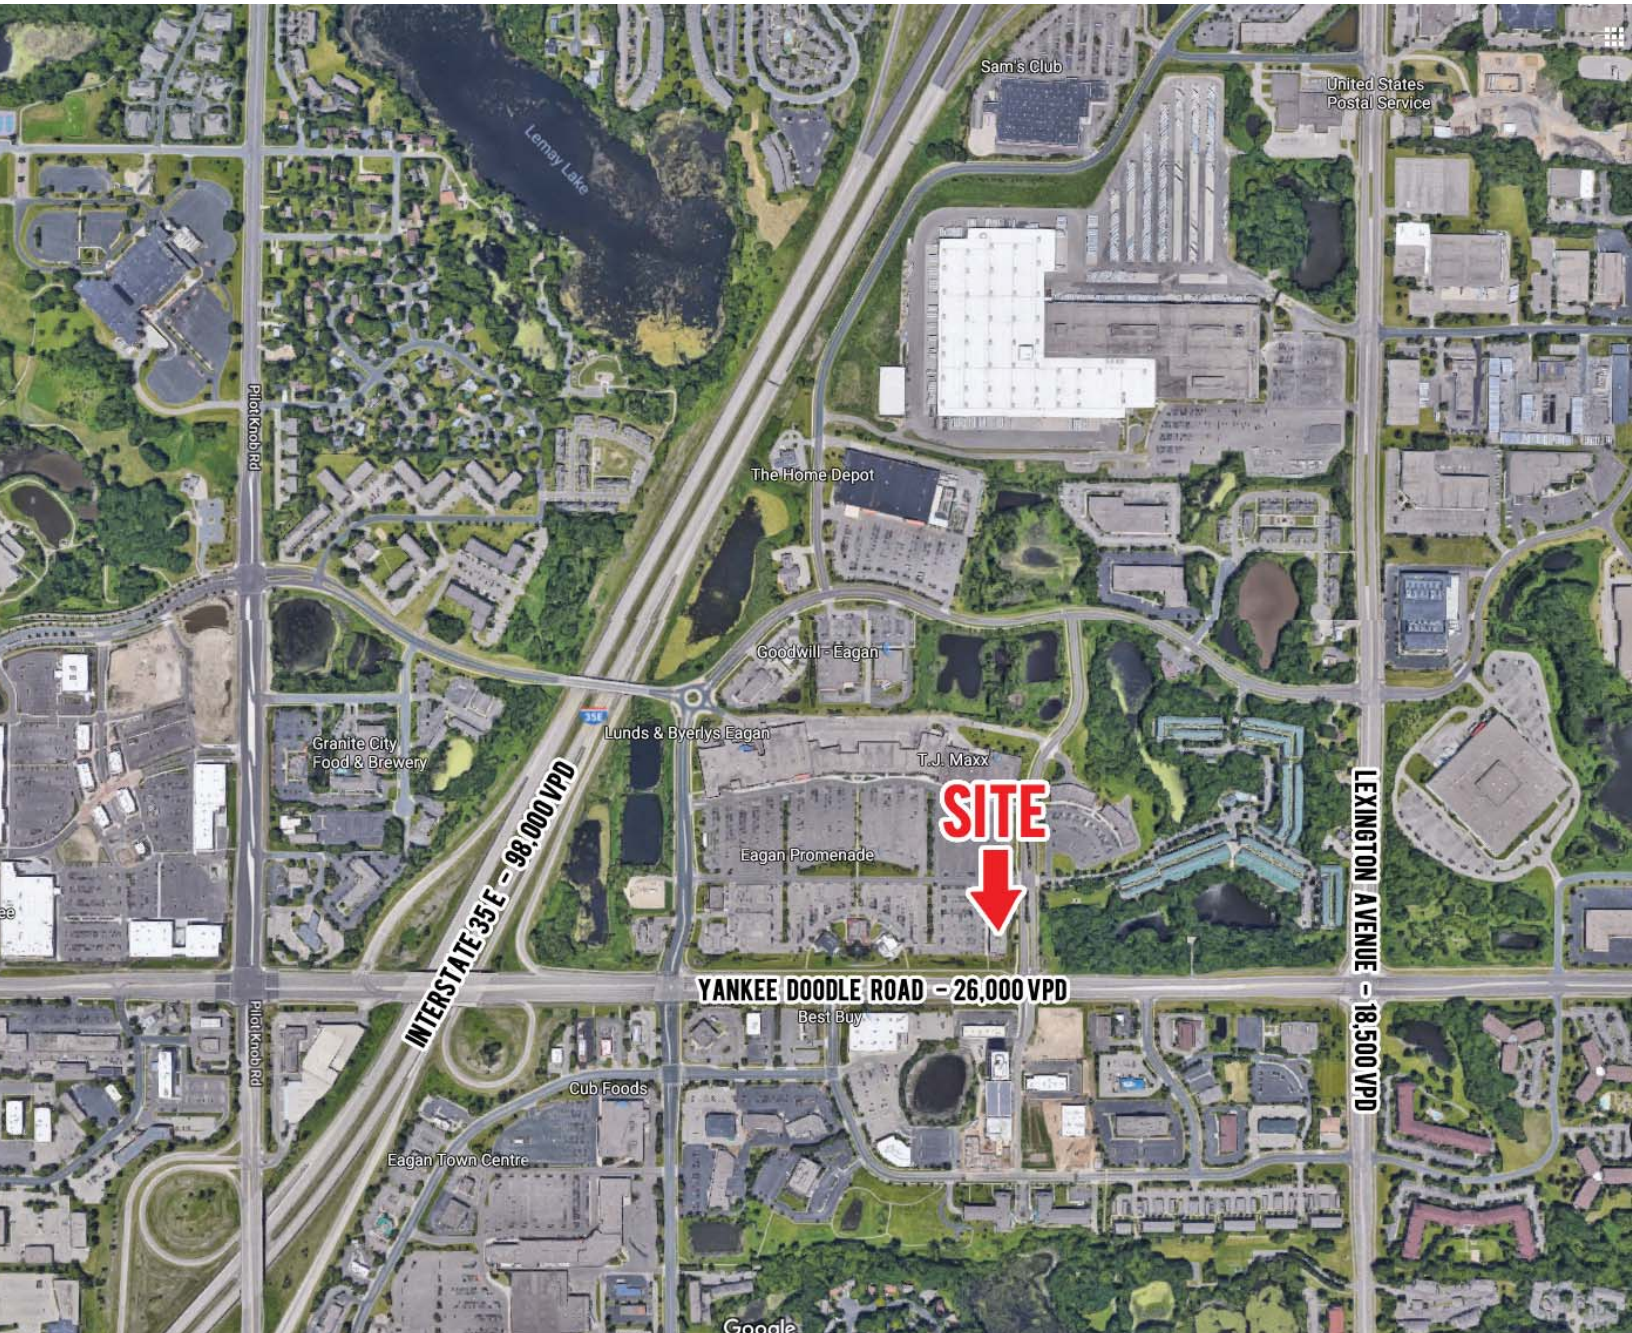

EAGAN PROMENADE PAD

1270 Promenade Place EAGAN, MN

FOR LEASE

HI PROFILE RETAIL LOCATION Grocery Anchored Center

FOR MORE INFORMATION PLEASE CONTACT:

Josh Bloom
Principal
651.207.3157 Call or Text
josh@bloomcommercial.com