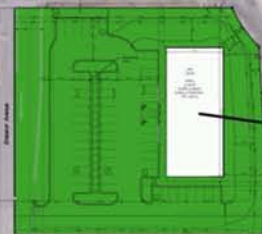

157th St W

Think
MUTUAL BANK

8,100 sf proposed retail

Proposed Retail

8,100 square feet

Lease Rate

Negotiable

Anchor Tenants